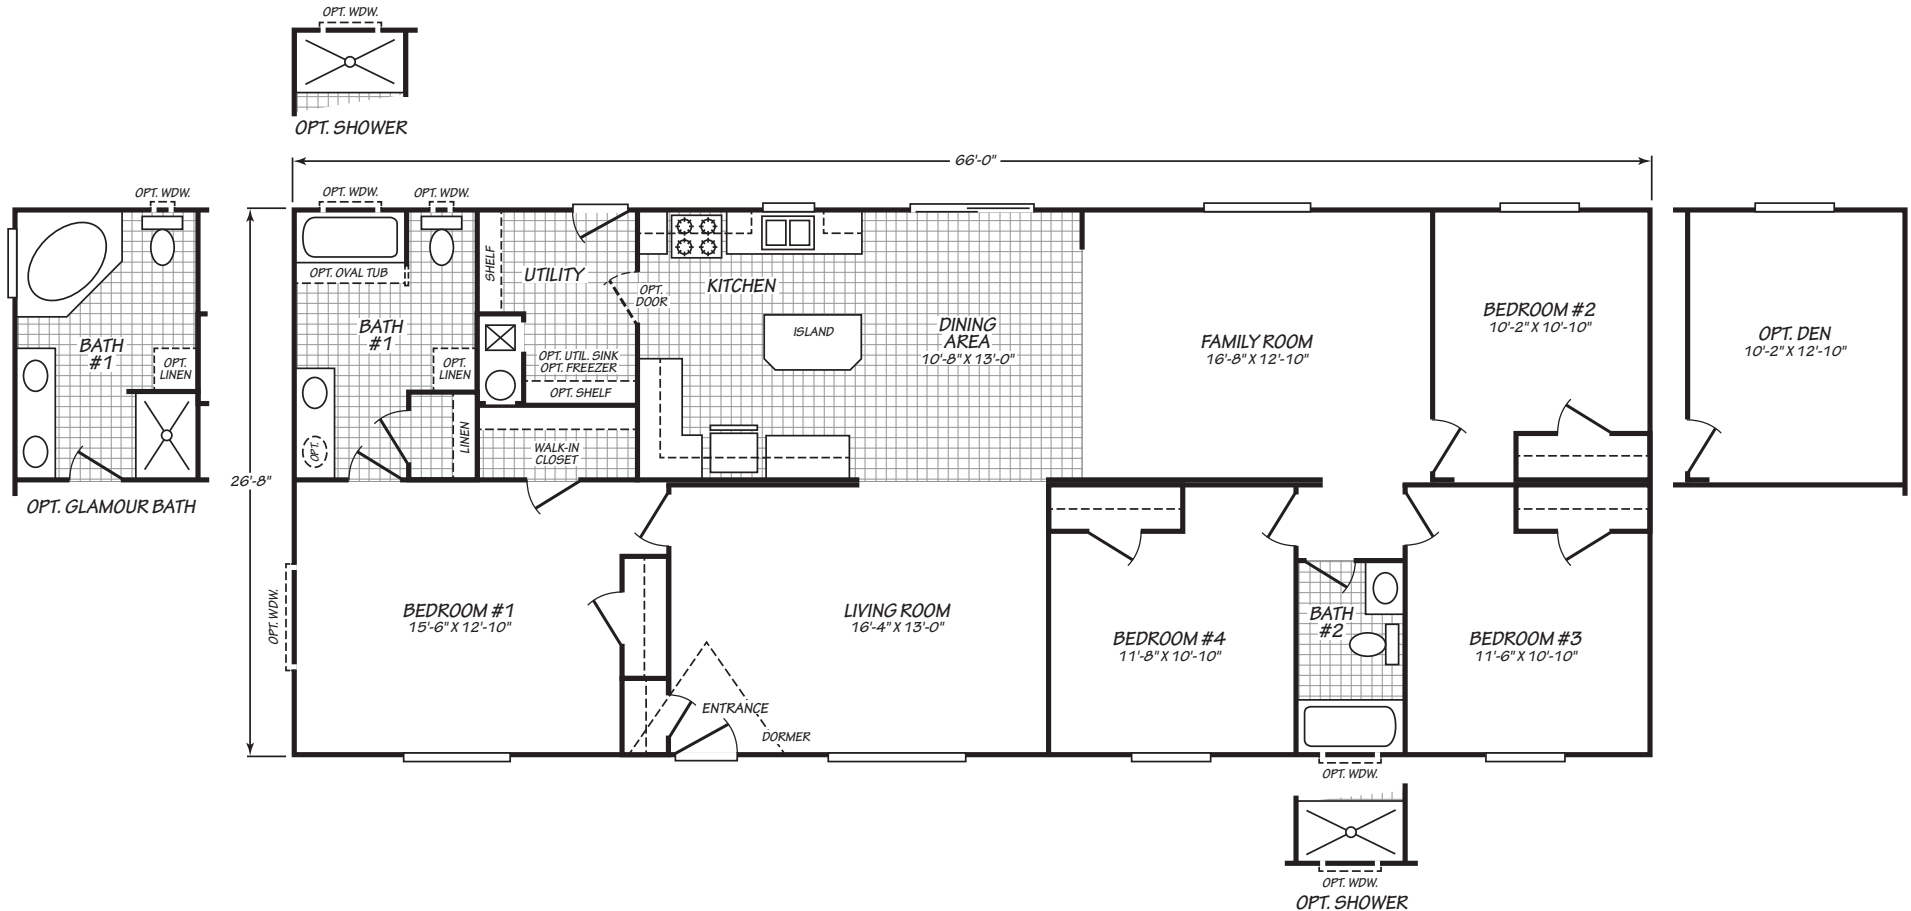

EAGLE

MODEL 2864S

4 Bedroom • 2 Bath • 1,760 Square Feet

©2021 FLEETWOOD HOMES INC. ALL RIGHTS RESERVED

Important: Because we continually update and modify our products, it is important for you to know that our brochures and literature are for illustrative purposes only. **ILLUSTRATIONS MAY SHOW OPTIONAL FEATURES.** All information contained herein may vary from the actual home we build. Dimensions are nominal length and width measurements are from exterior wall to exterior wall. We reserve the right to make changes at any time, without notice or obligation, in prices, colors, materials, specifications, features and models. Please check with your retailer for specific information about the home you select.