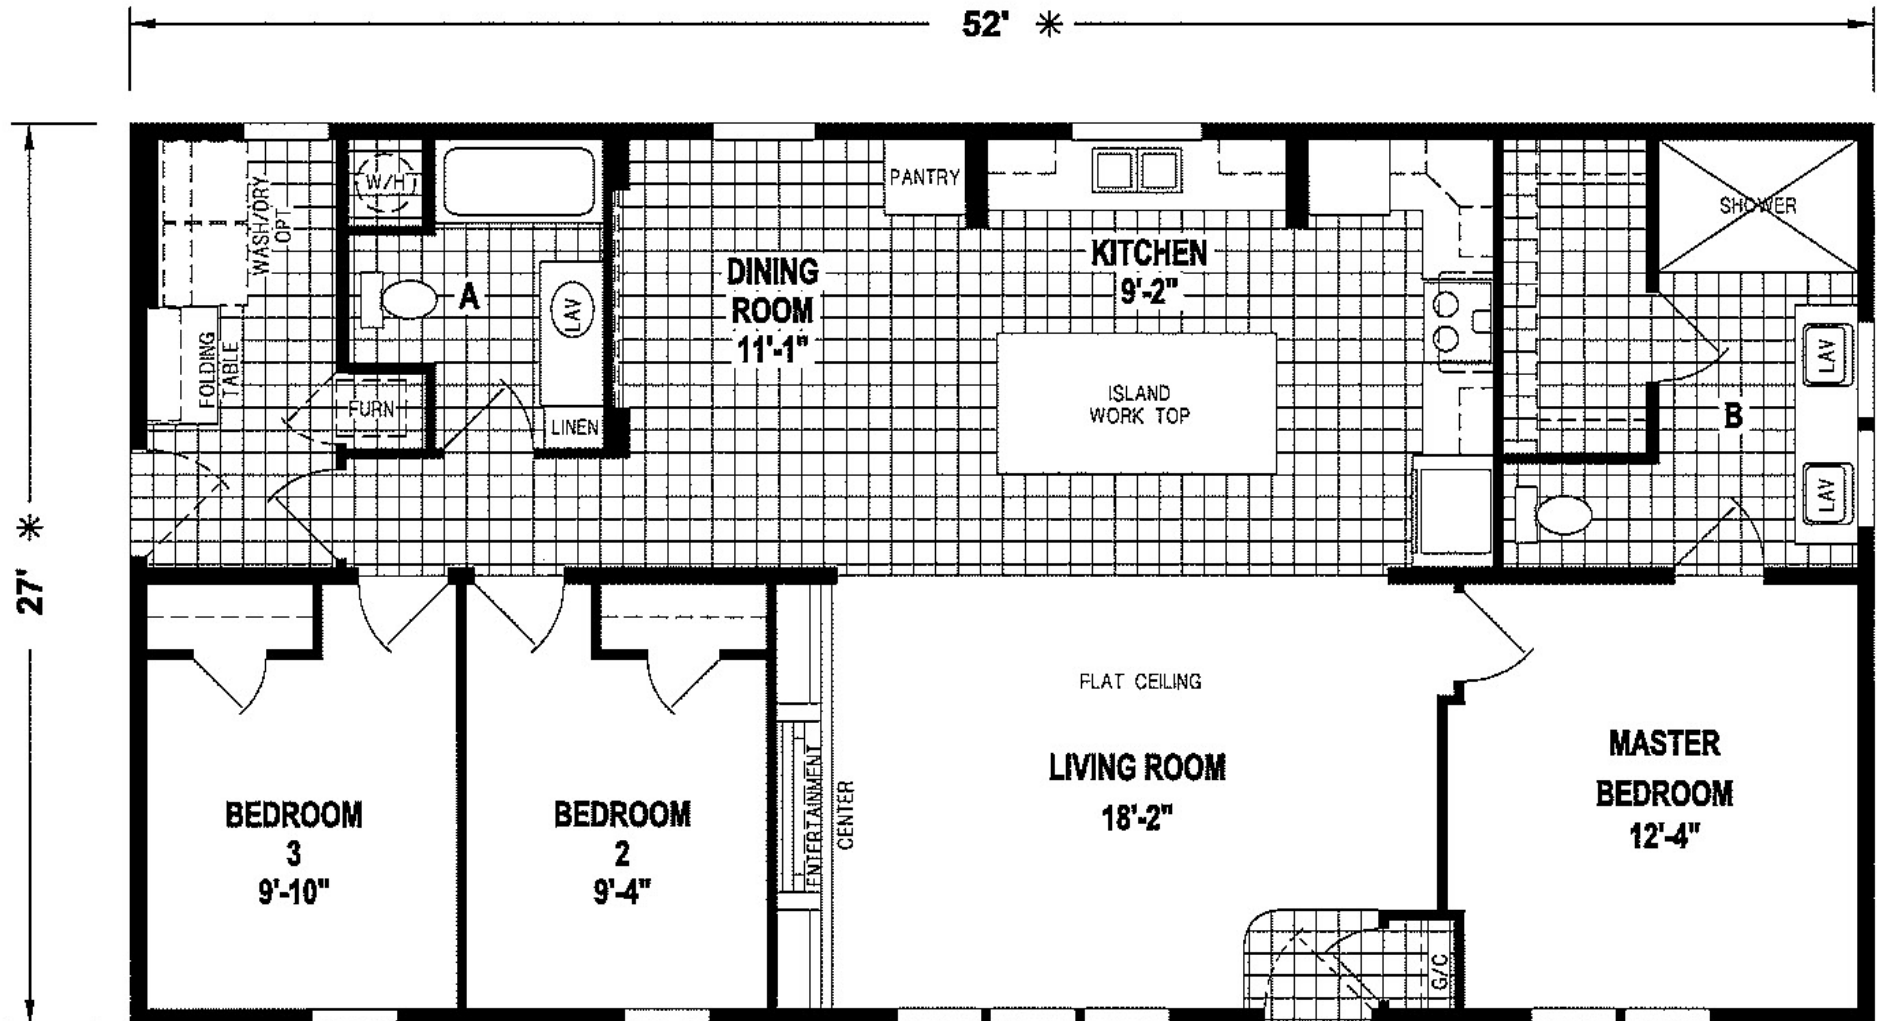

SKYLINE – SPECTRA SERIES

7100J

Mt. Spokane Home Sales

3 Bedroom

2 Bathroom

1,404 Square Feet

www.MTSPOKANEHOMESALESLLC.com - FOR CURRENT BASE PRICE, INFORMATION AND PICTURES!

14515 N NEWPORT HWY - MEAD, WA 99021