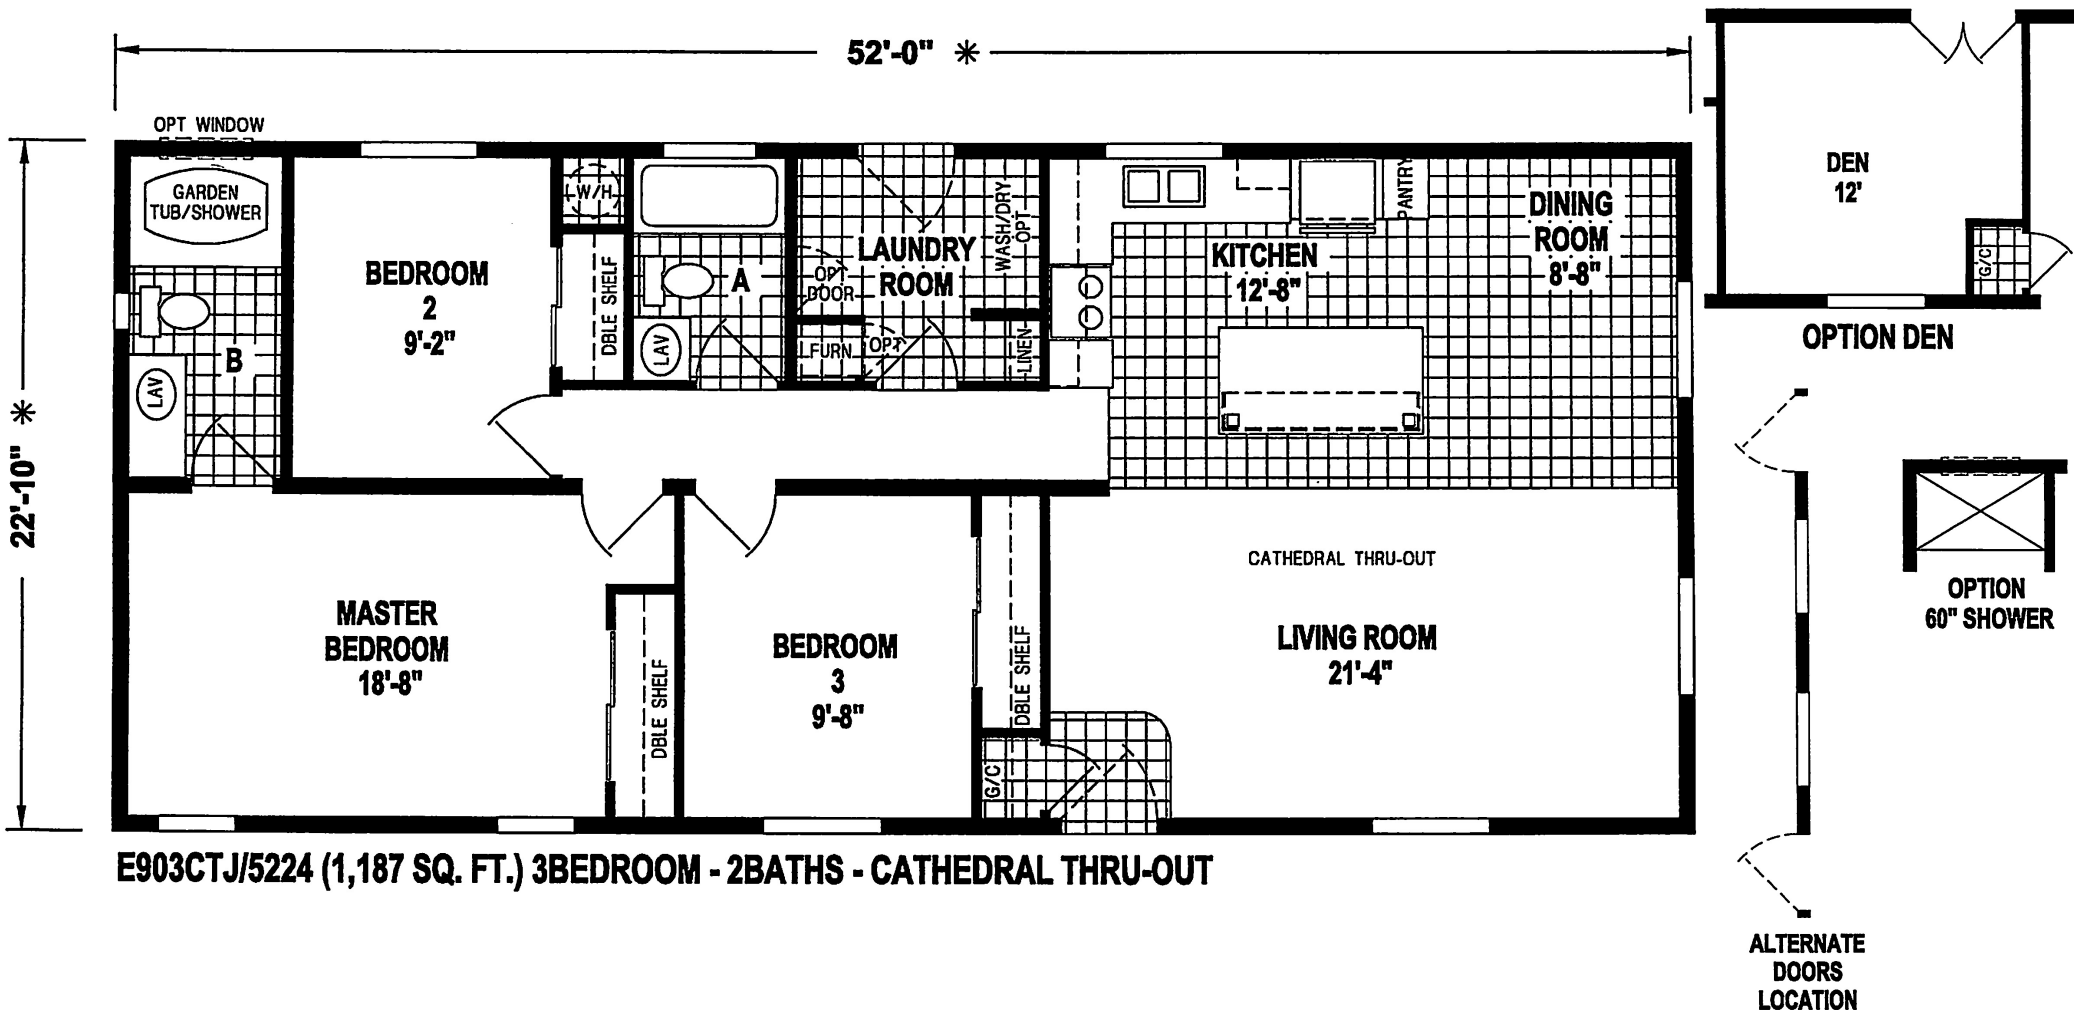

SKYLINE – WEST RIDGE SERIES

E903 CT

Mt. Spokane Home Sales

3 Bedroom

2 Bathroom

1,187 Square Feet

www.MTSPokaneHomeSalesLLC.com - FOR CURRENT BASE PRICE, INFORMATION AND PICTURES!

14515 N NEWPORT HWY - MEAD, WA 99021