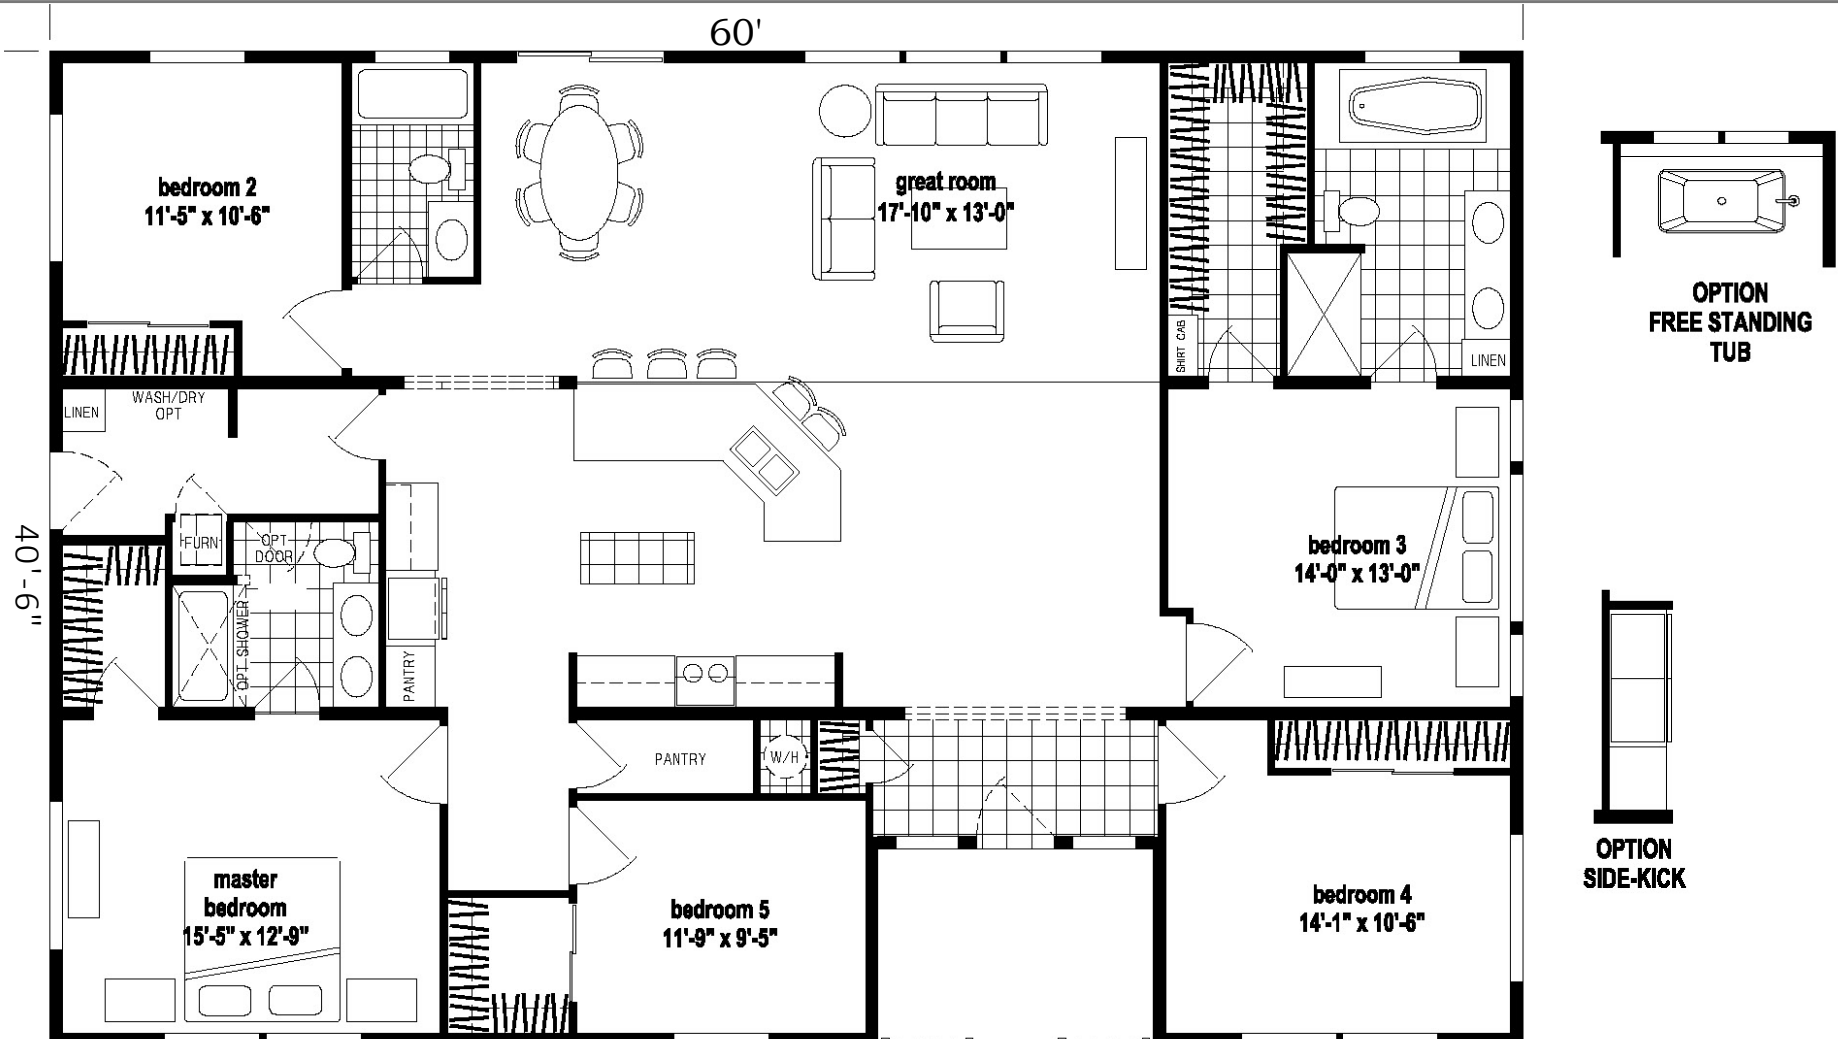

SKYLINE – WEST RIDGE TRIPLE SERIES

Mt. Spokane Home Sales

5 Bedroom

3 Bathroom

1466CT

2,430 Square Feet

www.MTSPOKANEHOMESALESLLC.COM - FOR CURRENT BASE PRICE, INFORMATION AND PICTURES!

14515 N NEWPORT HWY - MEAD, WA 99021