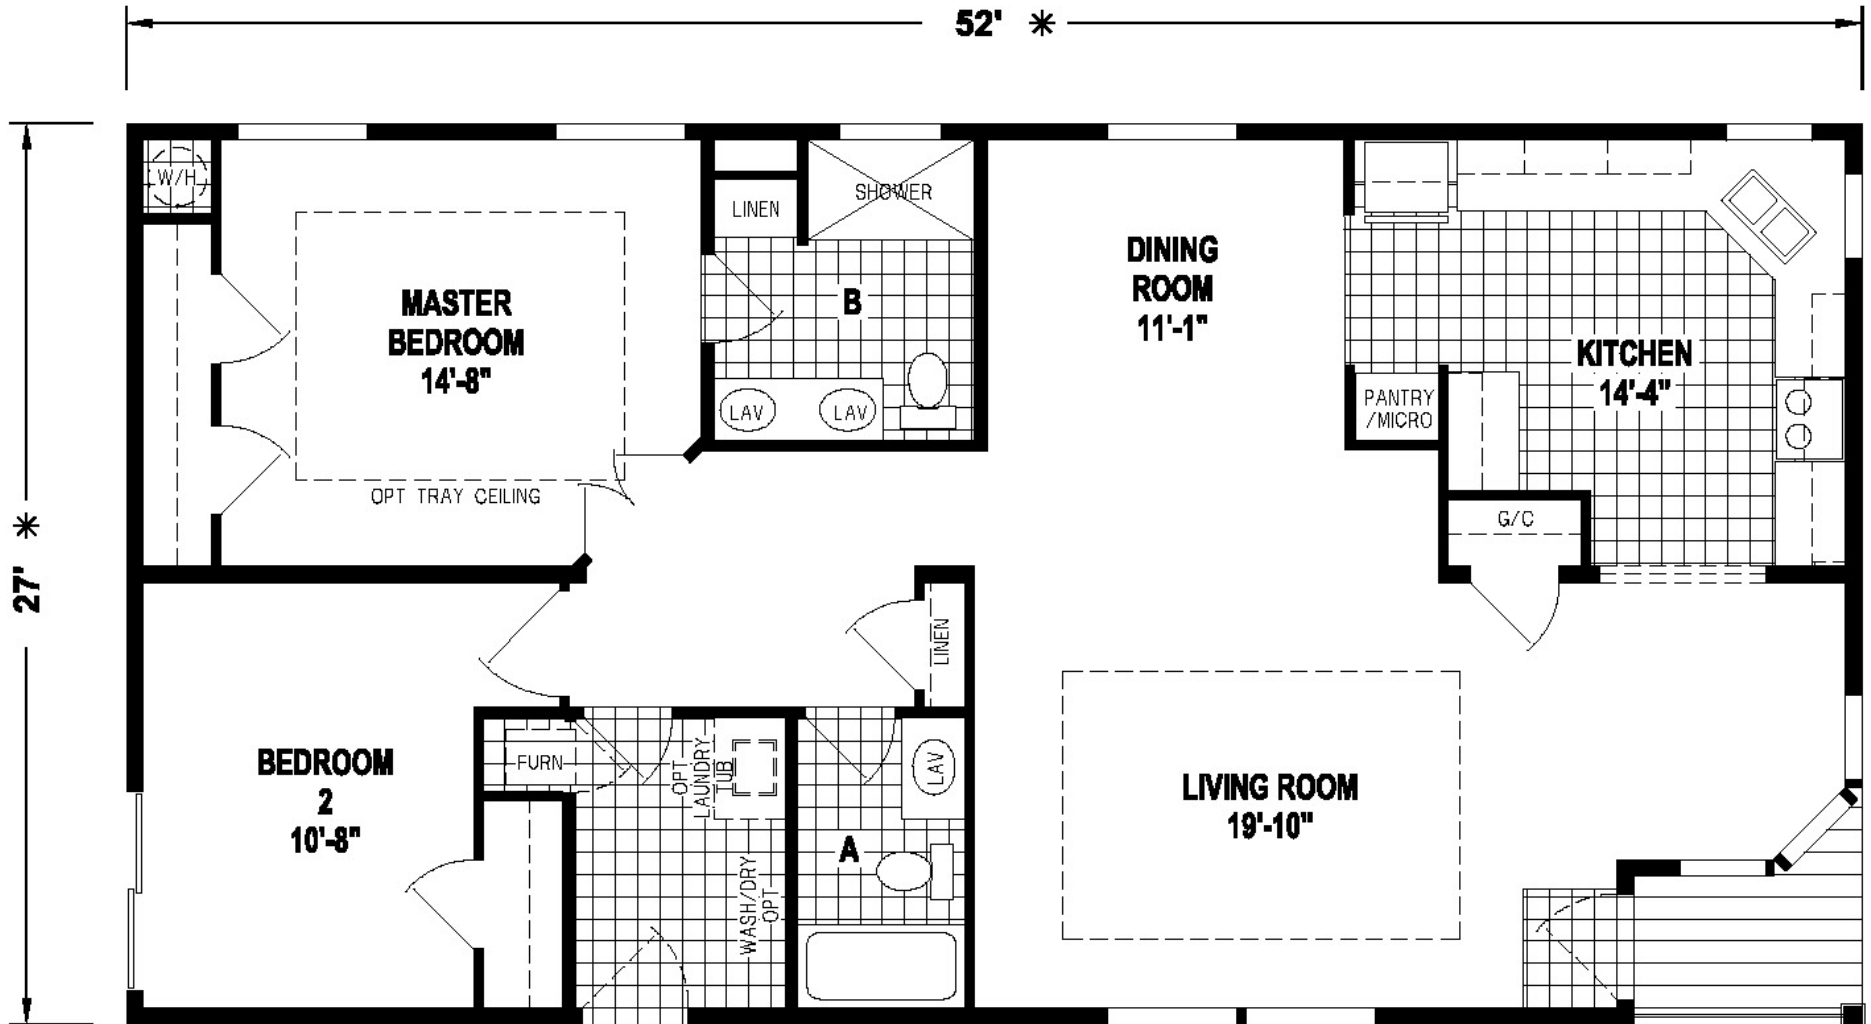

SKYLINE – WOODBRIDGE SERIES Mt. Spokane
7544 Home Sales

2 Bedroom 2 Bathroom
1,370 Square Feet

www.MTSPOKANEHOMESALESLLC.com - FOR CURRENT BASE PRICE, INFORMATION AND PICTURES!

14515 N NEWPORT HWY - MEAD, WA 99021