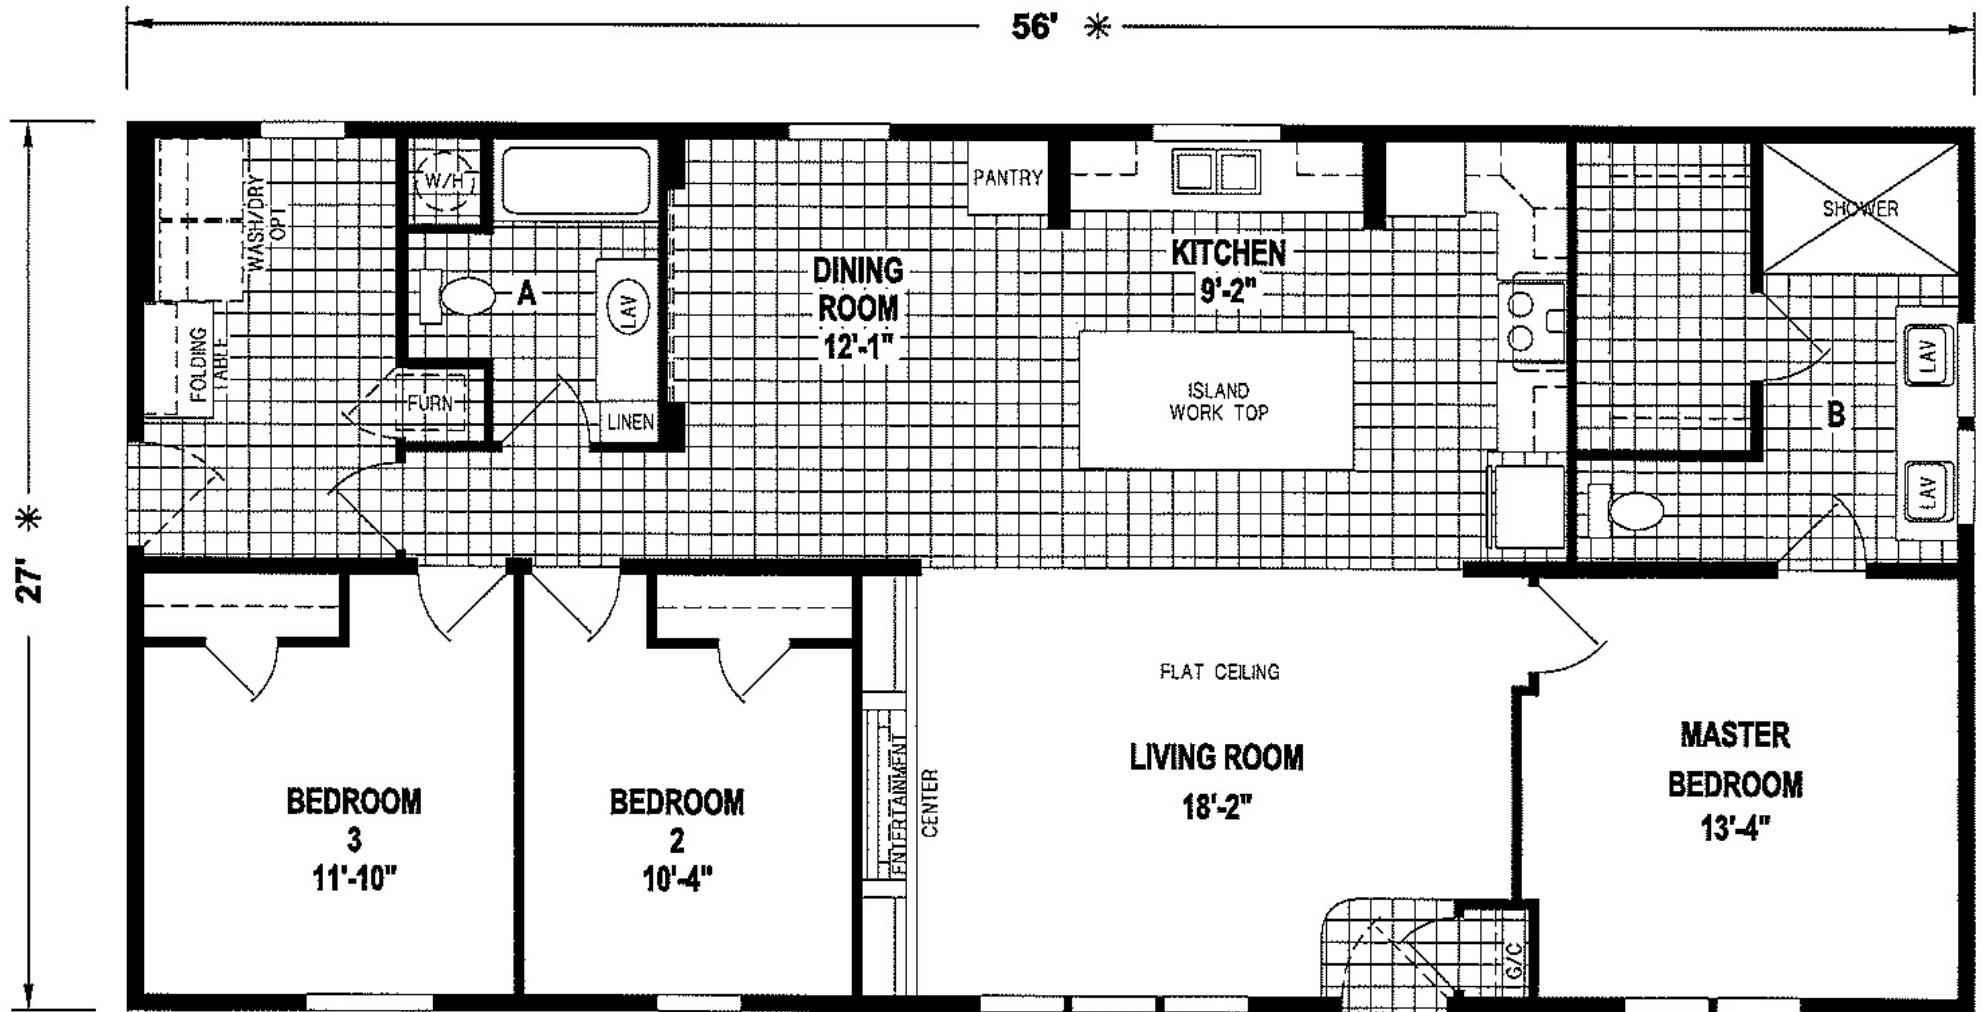

SKYLINE – SPECTRA SERIES

7105J

Mt. Spokane Home Sales

3 Bedroom

2 Bathroom

1,620 Square Feet

www.MTSPOKANEHOMESALESLLC.com - FOR CURRENT BASE PRICE, INFORMATION AND PICTURES!

14515 N NEWPORT HWY - MEAD, WA 99021