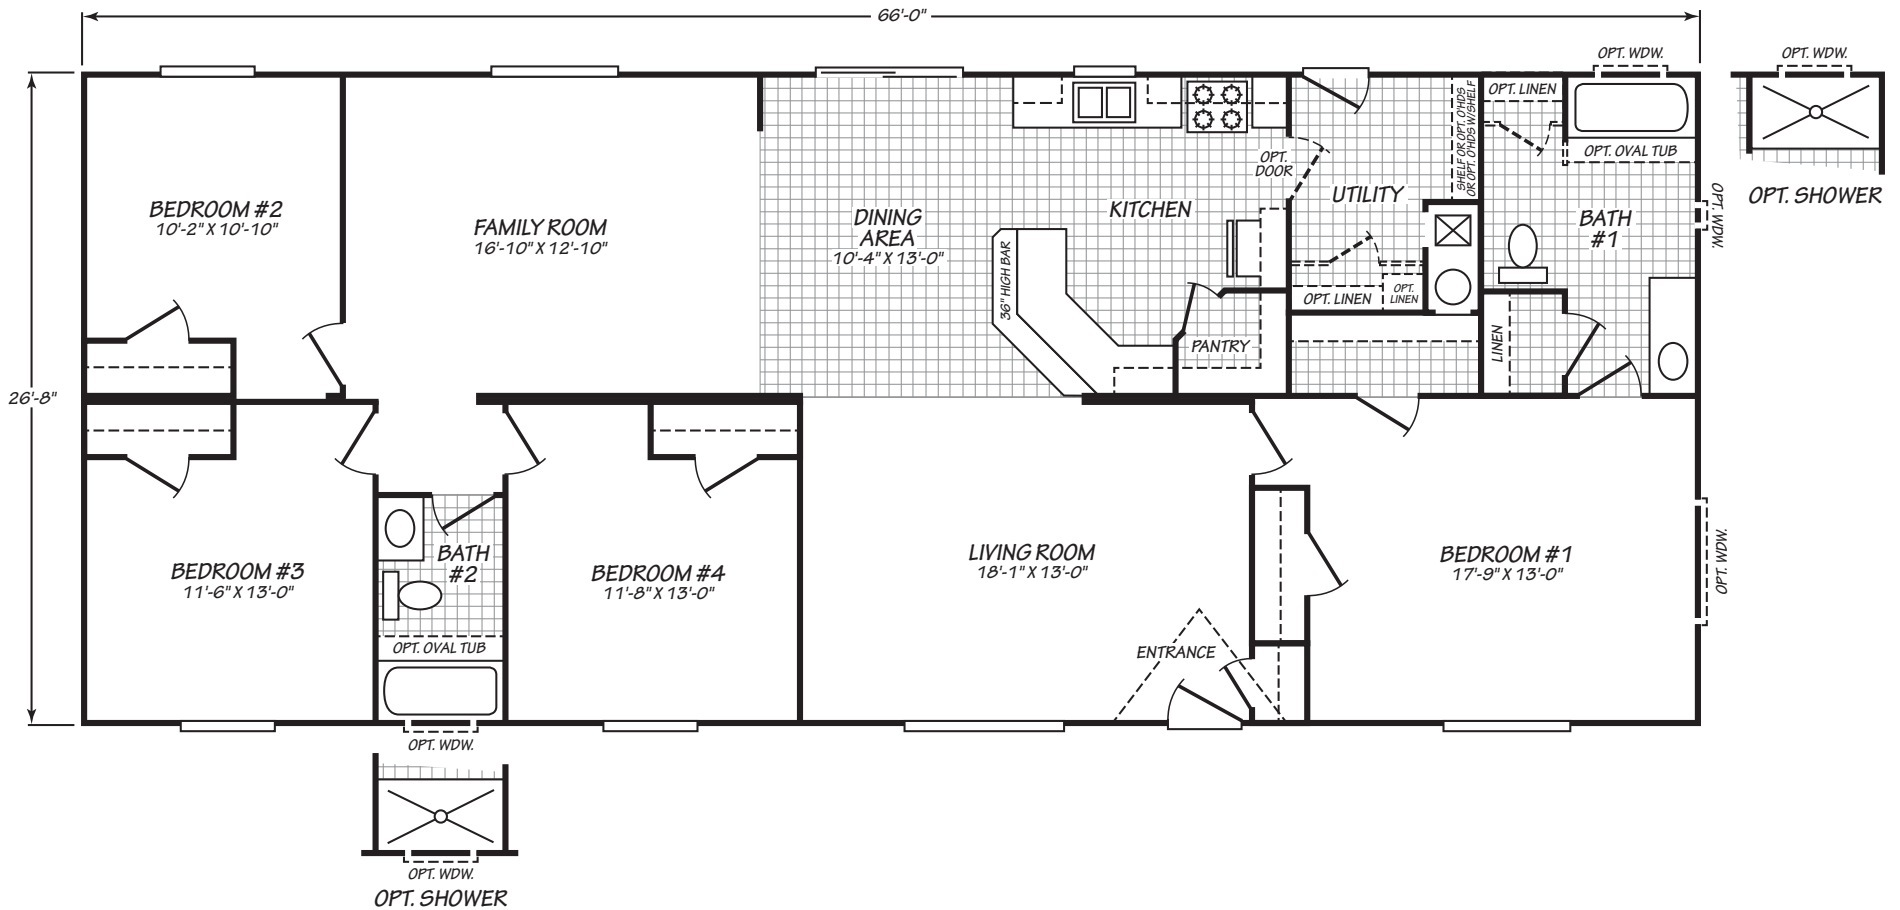

SANDPOINTE

MODEL 28664A

4 Bedroom • 2 Bath • 1,760 Square Feet

©2022 FLEETWOOD HOMES INC. ALL RIGHTS RESERVED

Important: Because we continually update and modify our products, it is important for you to know that our brochures and literature are for illustrative purposes only. **ILLUSTRATIONS MAY SHOW OPTIONAL FEATURES.** All information contained herein may vary from the actual home we build. Dimensions are nominal length and width measurements are from exterior wall to exterior wall. We reserve the right to make changes at any time, without notice or obligation, in prices, colors, materials, specifications, features and models. Please check with your retailer for specific information about the home you select.