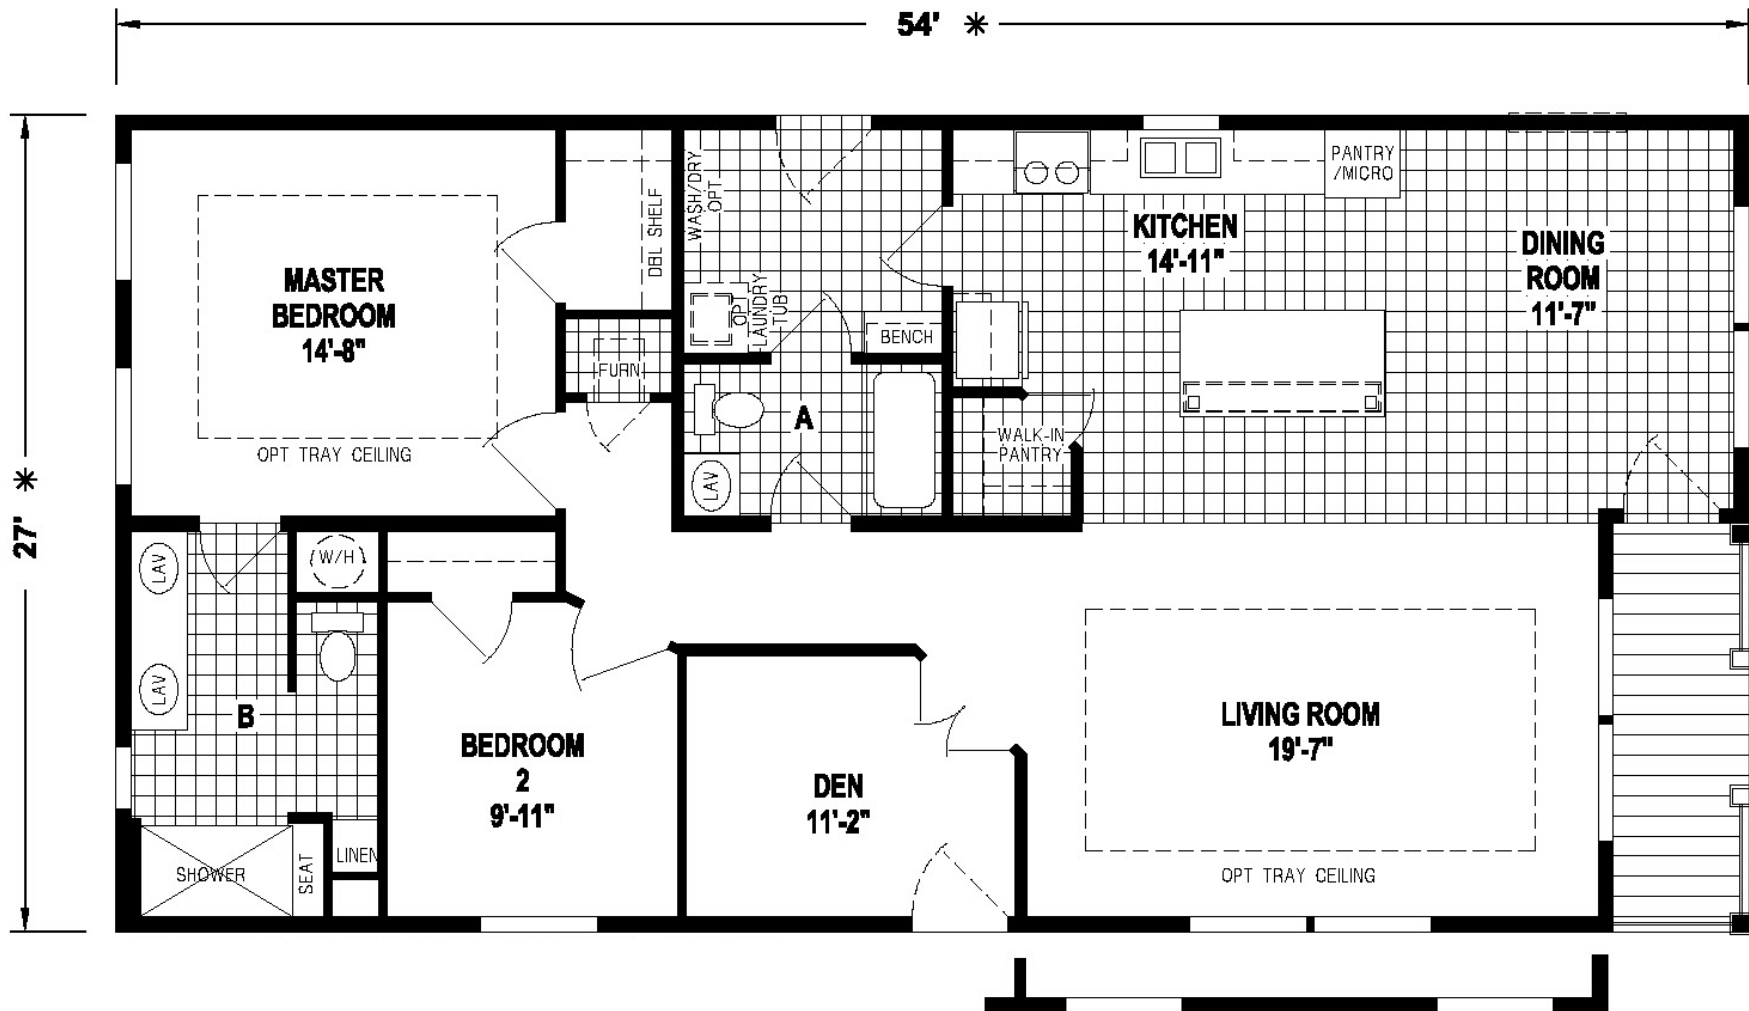

*SKYLINE – WOODBRIDGE SERIES* **Mt. Spokane**  
**7547** Home Sales

**2 Bedroom 2 Bathroom**  
**1,39 Square Feet**

[www.MTSPOKANEHOMESALESLLC.com](http://www.MTSPOKANEHOMESALESLLC.com) - FOR CURRENT BASE PRICE, INFORMATION AND PICTURES!