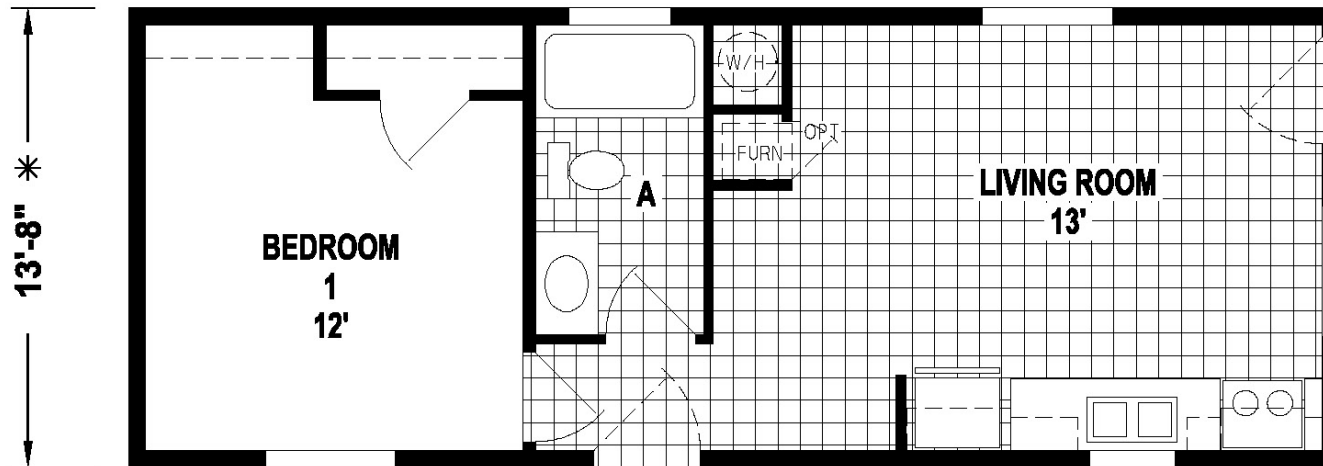

SKYLINE – RAMADA SERIES

7919CT

Mt. Spokane Home Sales

1 Bedroom

1 Bathroom

492 Square Feet

OPTION
WASHER/DRYER

OPTION
60" SHOWER

36' *

7919CTB/3614 (492 SQ. FT.) 1BEDROOM

OPTION
PORCH

REQUIRES 42'
BOX & FRAME

www.MTSPokaneHomeSalesLLC.com - FOR CURRENT BASE PRICE, INFORMATION AND PICTURES!

14515 N NEWPORT HWY - MEAD, WA 99021

(509) 467-4271