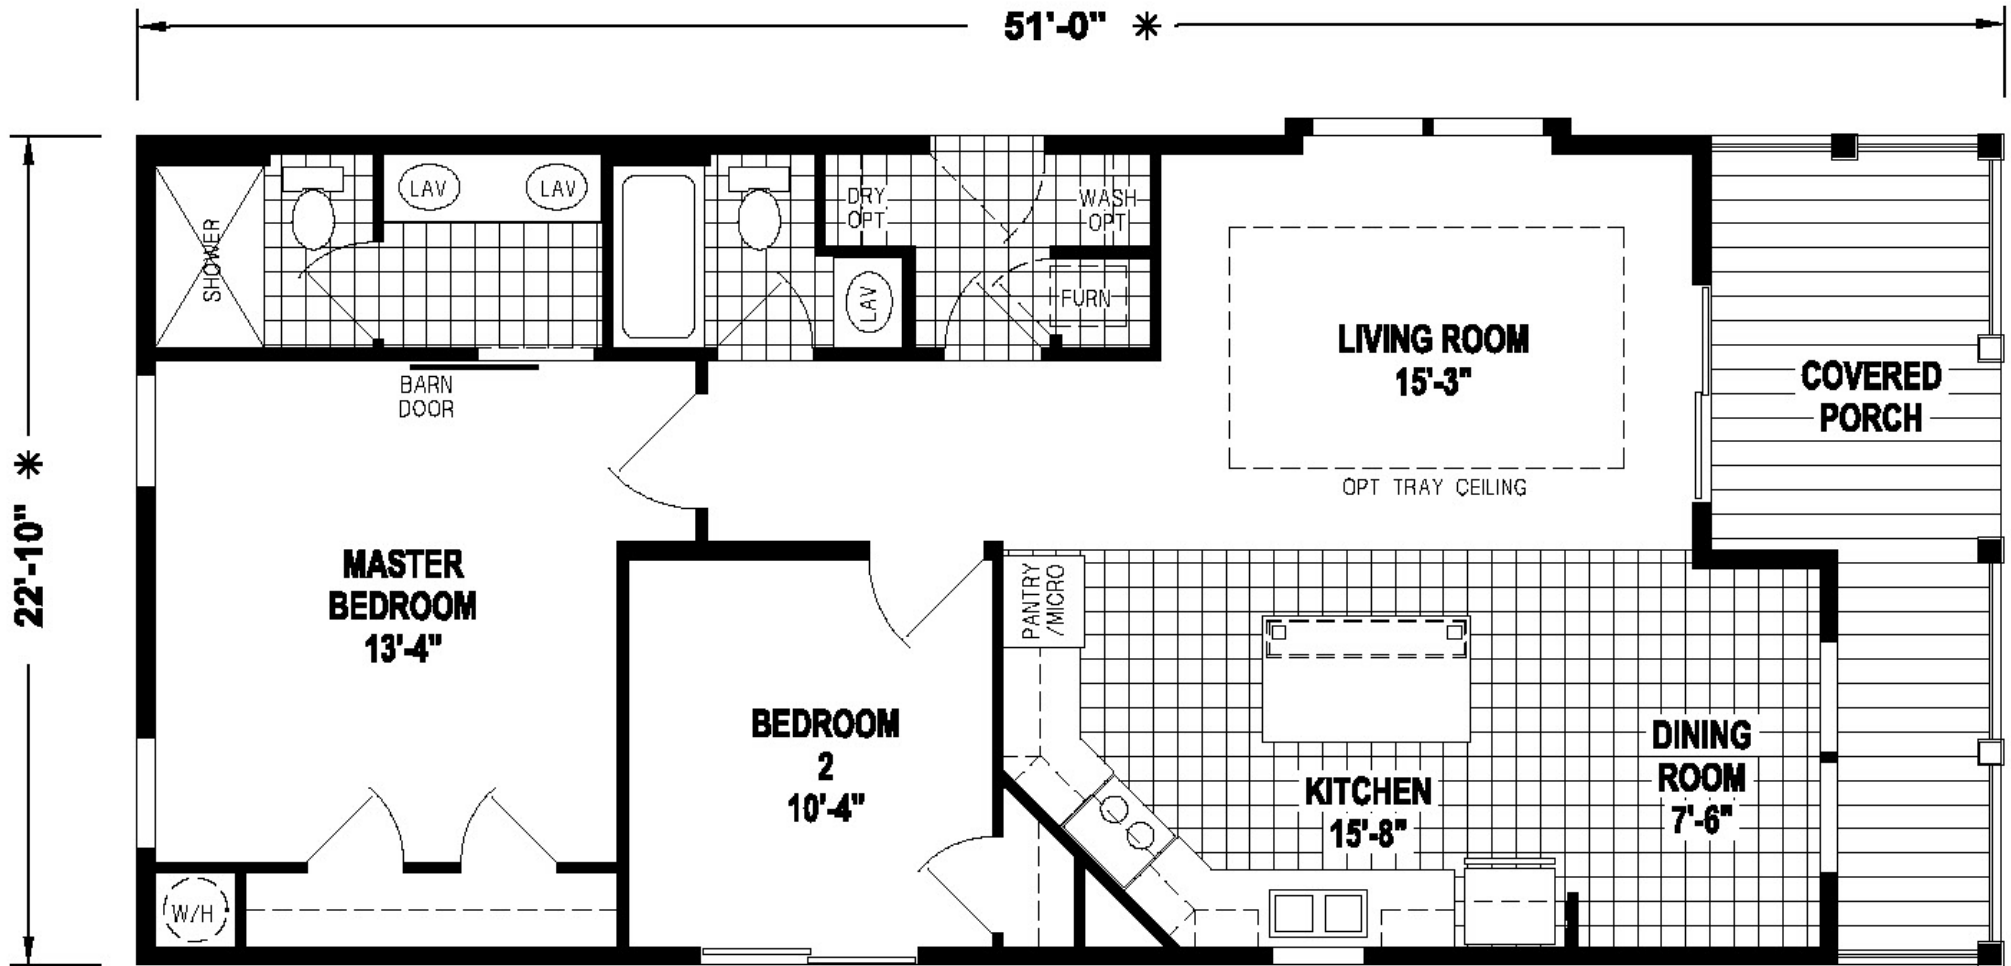

SKYLINE – WOODBRIDGE SERIES **Mt. Spokane**
5700 Home Sales

2 Bedroom **2 Bathroom**
1,033 Square Feet

www.MTSPOKANEHOMESALESLLC.com - FOR CURRENT BASE PRICE, INFORMATION AND PICTURES!

14515 N NEWPORT HWY - MEAD, WA 99021