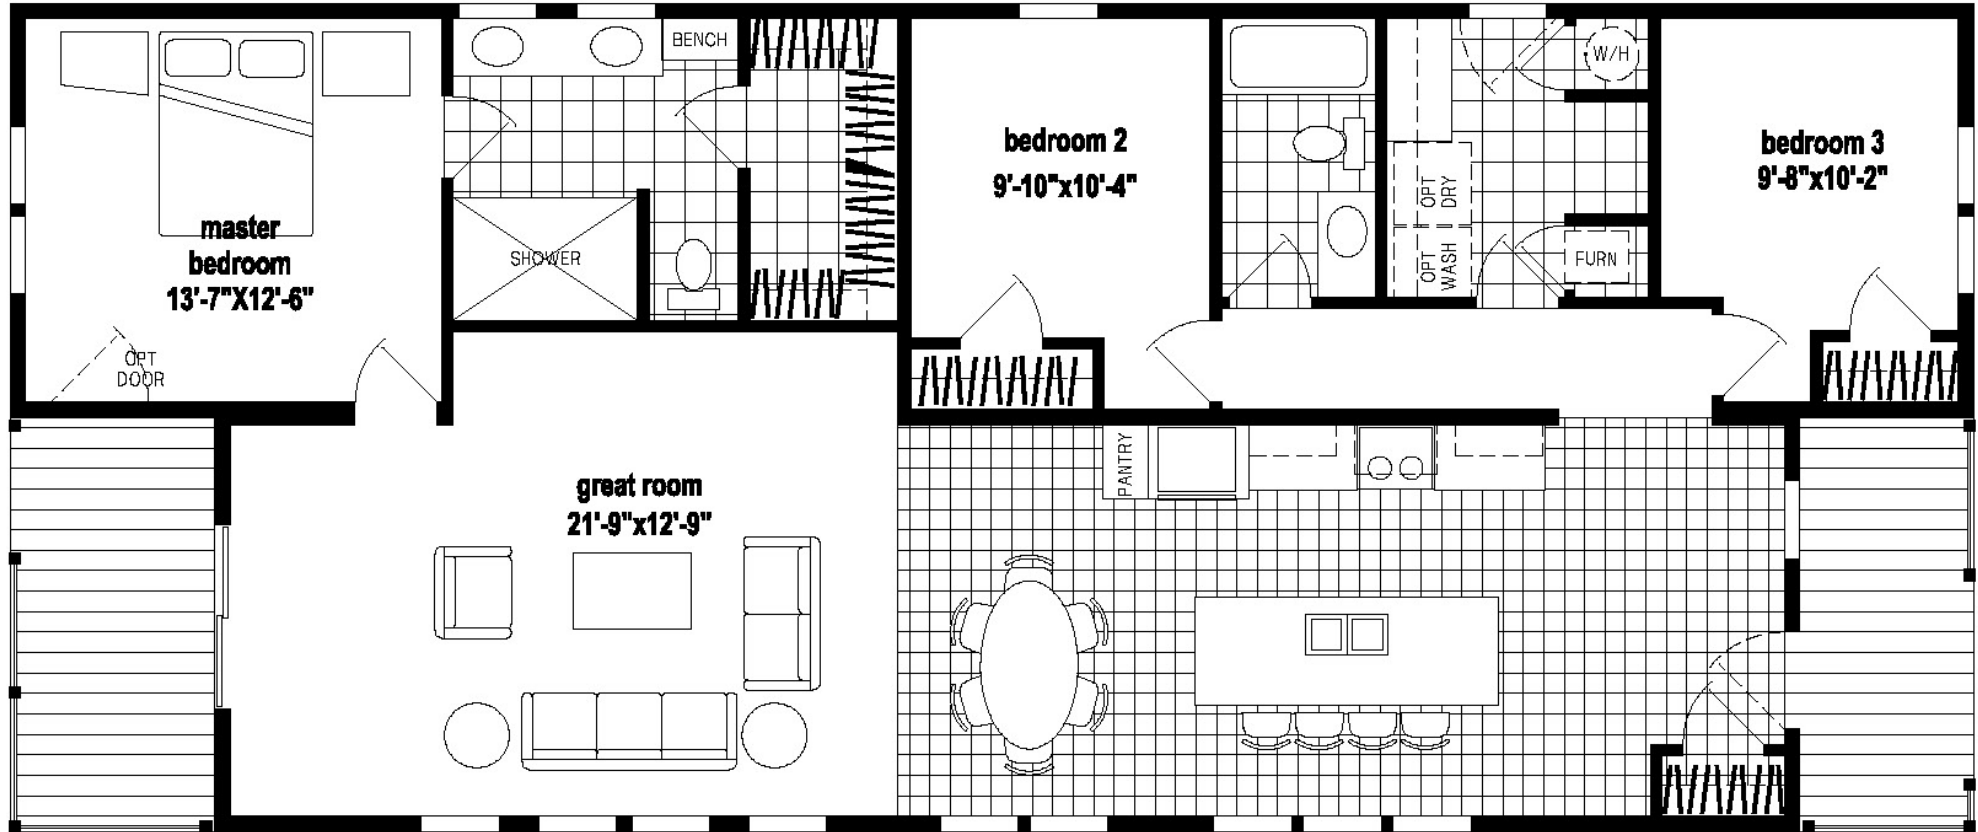

SKYLINE – GENESIS SERIES

9910J

# Mt. Spokane Home Sales

3 Bedroom

2 Bathroom

1,685 Square Feet

64'

27'

[www.MTSPOKANEHOMESALESLLC.com](http://www.MTSPOKANEHOMESALESLLC.com) - FOR CURRENT BASE PRICE, INFORMATION AND PICTURES!

14515 N NEWPORT HWY - MEAD, WA 99021