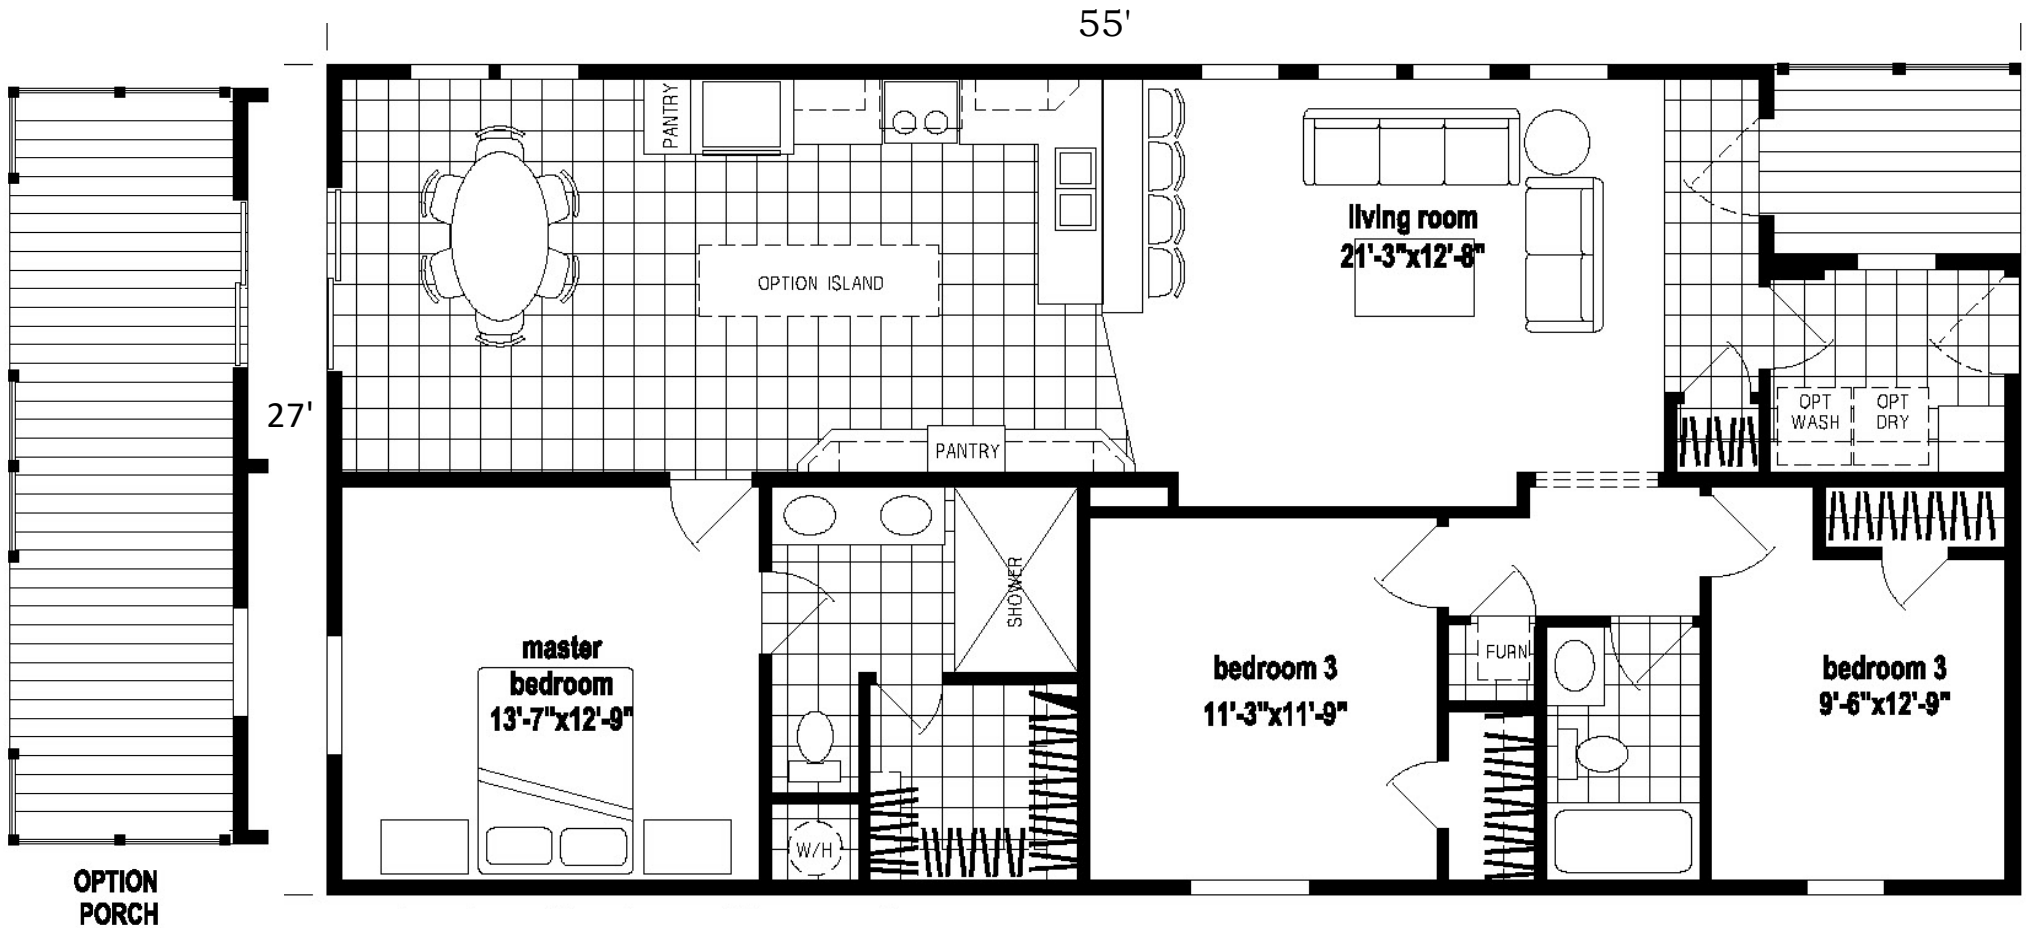

SKYLINE – GENESIS SERIES

9900J

Mt. Spokane Home Sales

3 Bedroom

2 Bathroom

1,448 Square Feet

www.MTSPOKANEHOMESALESLLC.com - FOR CURRENT BASE PRICE, INFORMATION AND PICTURES!

14515 N NEWPORT HWY - MEAD, WA 99021