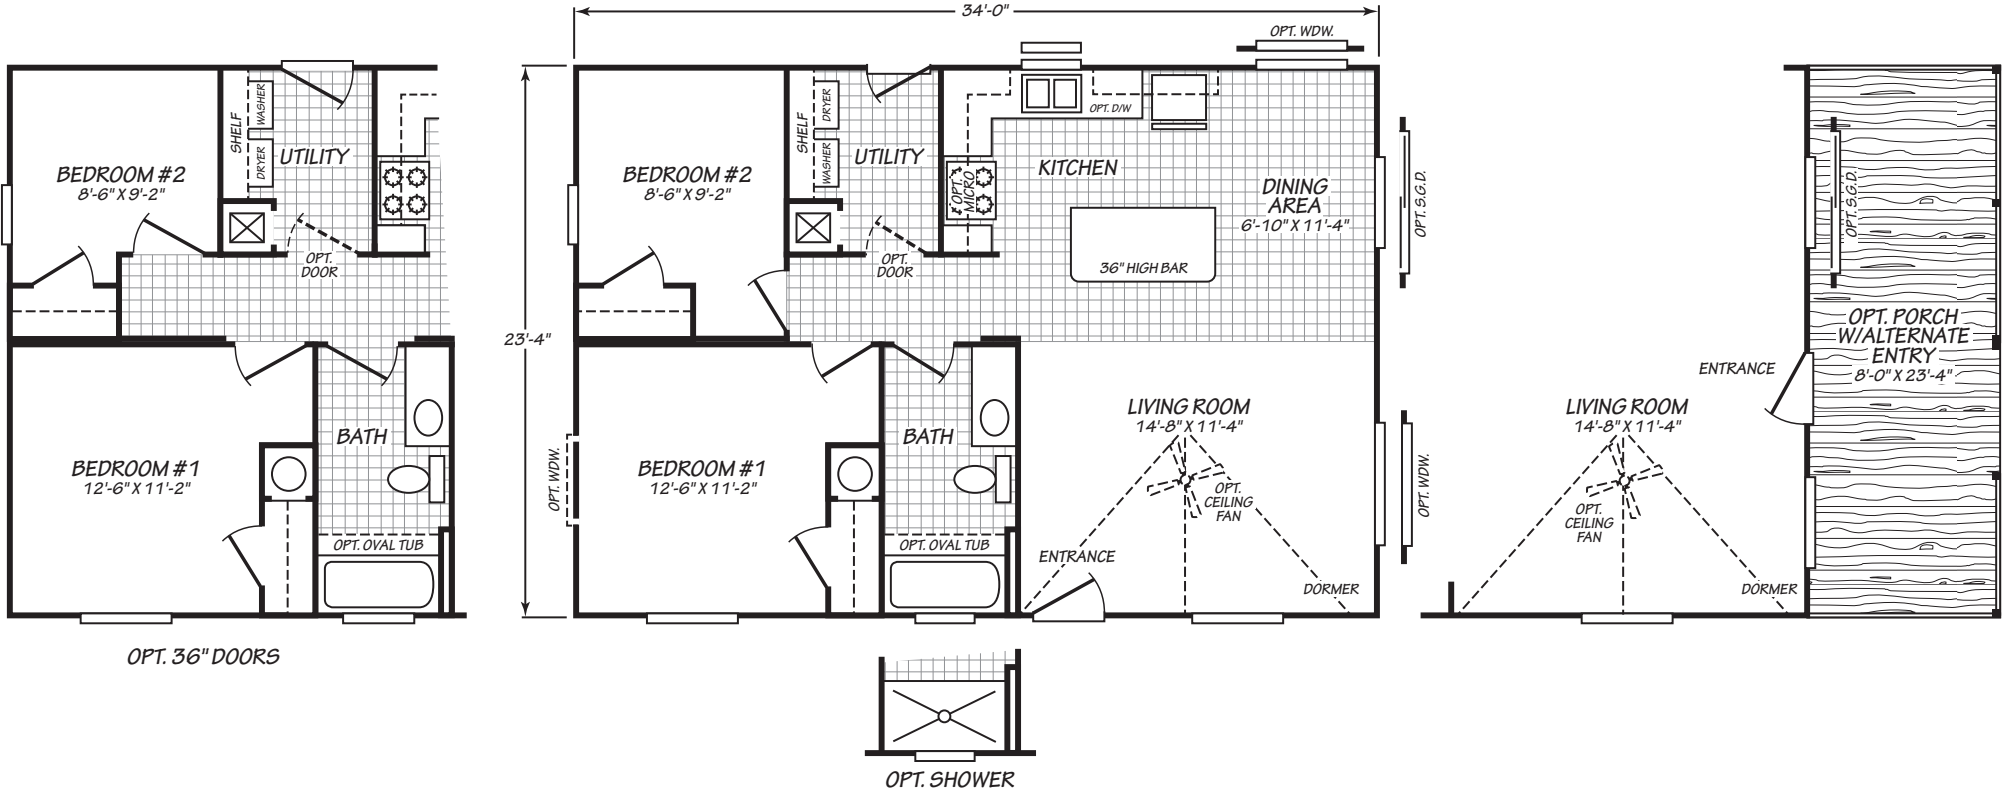

EVERGREEN

MODEL 24342E

2 Bedroom • 1 Bath • 793 Square Feet

©2021 FLEETWOOD HOMES INC. ALL RIGHTS RESERVED

Important: Because we continually update and modify our products, it is important for you to know that our brochures and literature are for illustrative purposes only. **ILLUSTRATIONS MAY SHOW OPTIONAL FEATURES.** All information contained herein may vary from the actual home we build. Dimensions are nominal length and width measurements are from exterior wall to exterior wall. We reserve the right to make changes at any time, without notice or obligation, in prices, colors, materials, specifications, features and models. Please check with your retailer for specific information about the home you select.