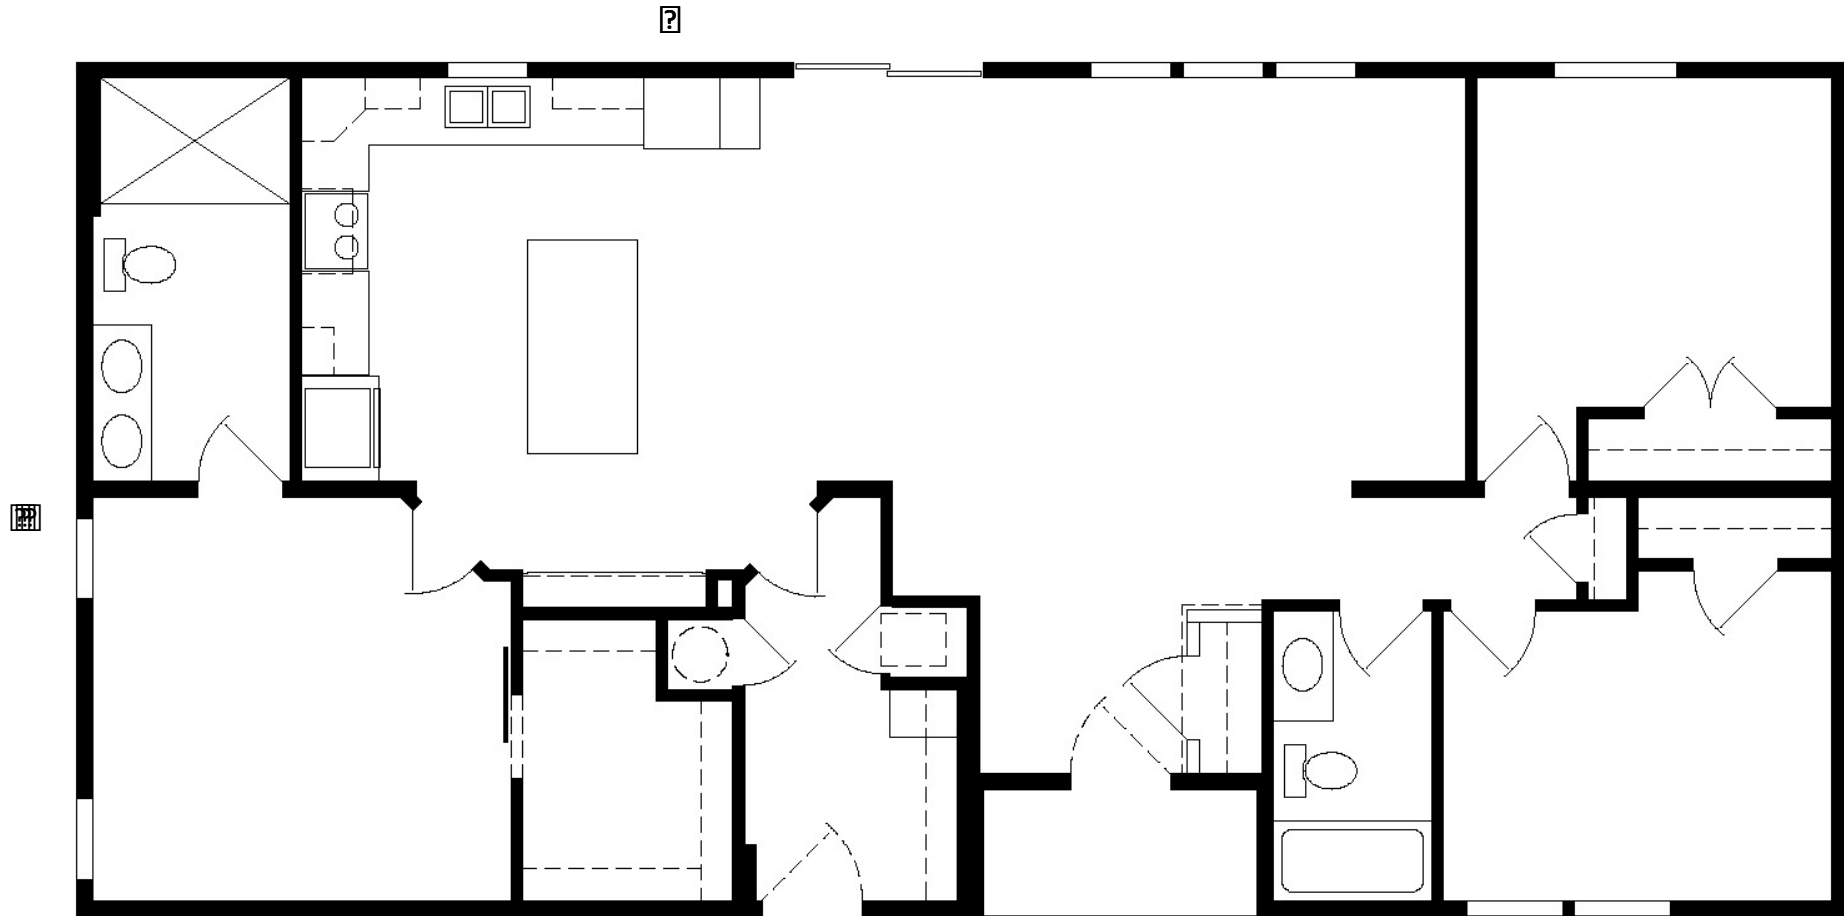

SKYLINE – GENESIS SERIES

990 J

Mt. Spokane Home Sales

3 Bedroom

2 Bathroom

1,150 Square Feet

www.MTSPOKANEHOMESALESLLC.com - FOR CURRENT BASE PRICE, INFORMATION AND PICTURES!

14515 N NEWPORT HWY - MEAD, WA 99021