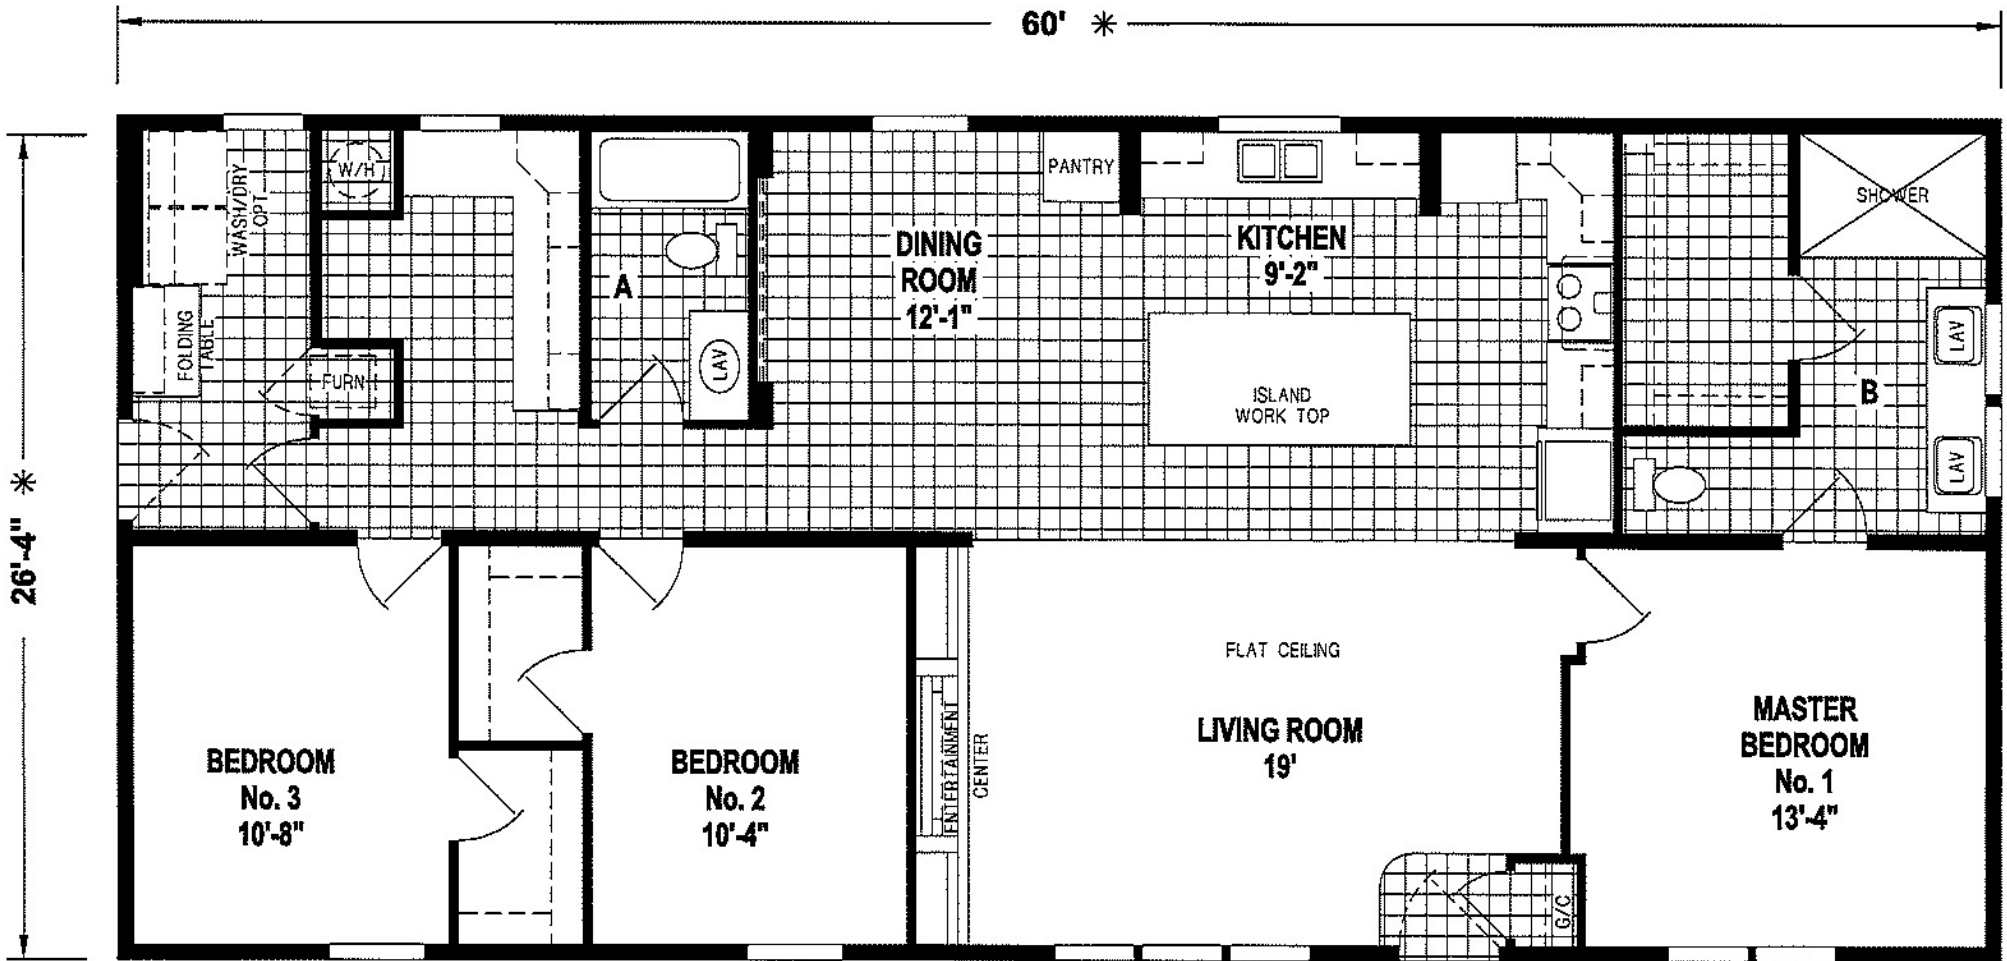

SKYLINE – SPECTRA SERIES

7110J

# Mt. Spokane Home Sales

3 Bedroom

2 Bathroom

1,620 Square Feet

[www.MTSPOKANEHOMESALESLLC.com](http://www.MTSPOKANEHOMESALESLLC.com) - FOR CURRENT BASE PRICE, INFORMATION AND PICTURES!

14515 N NEWPORT HWY - MEAD, WA 99021