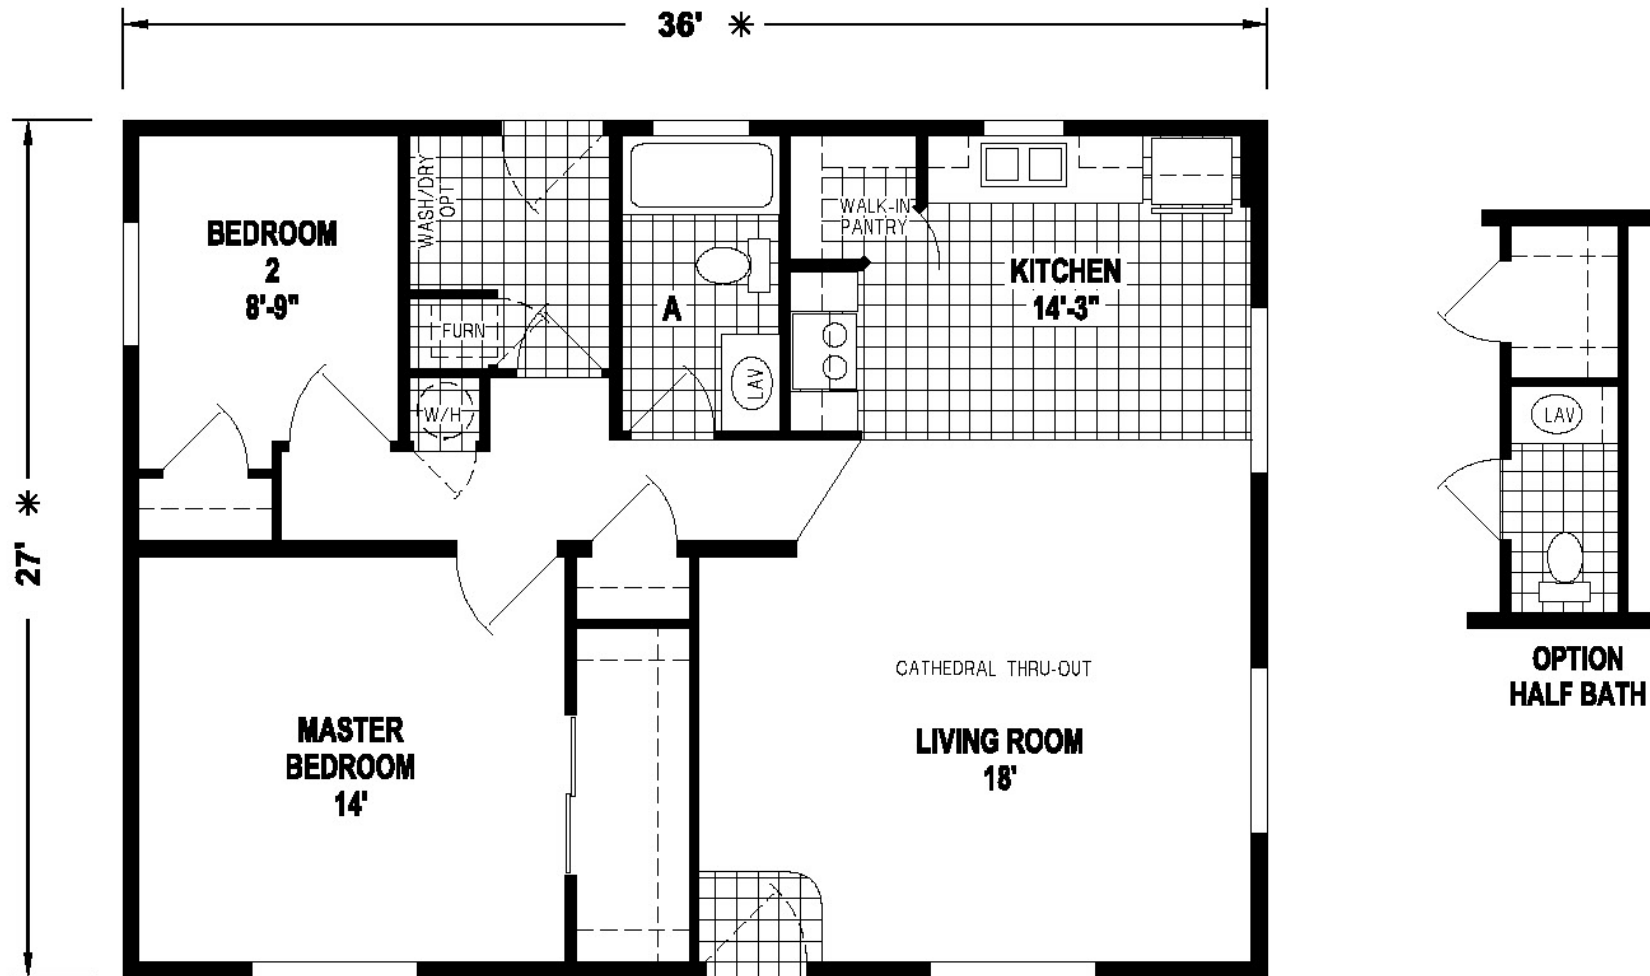

SKYLINE – RAMADA SERIES

9279CT

Mt. Spokane Home Sales

2 Bedroom

1 Bathroom

972 Square Feet

9279CT/3628 (972 SQ. FT.) - 2BEDROOM - CATHEDRAL THRU-OUT

www.MTSPOKANEHOMESALESLLC.COM - FOR CURRENT BASE PRICE, INFORMATION AND PICTURES!