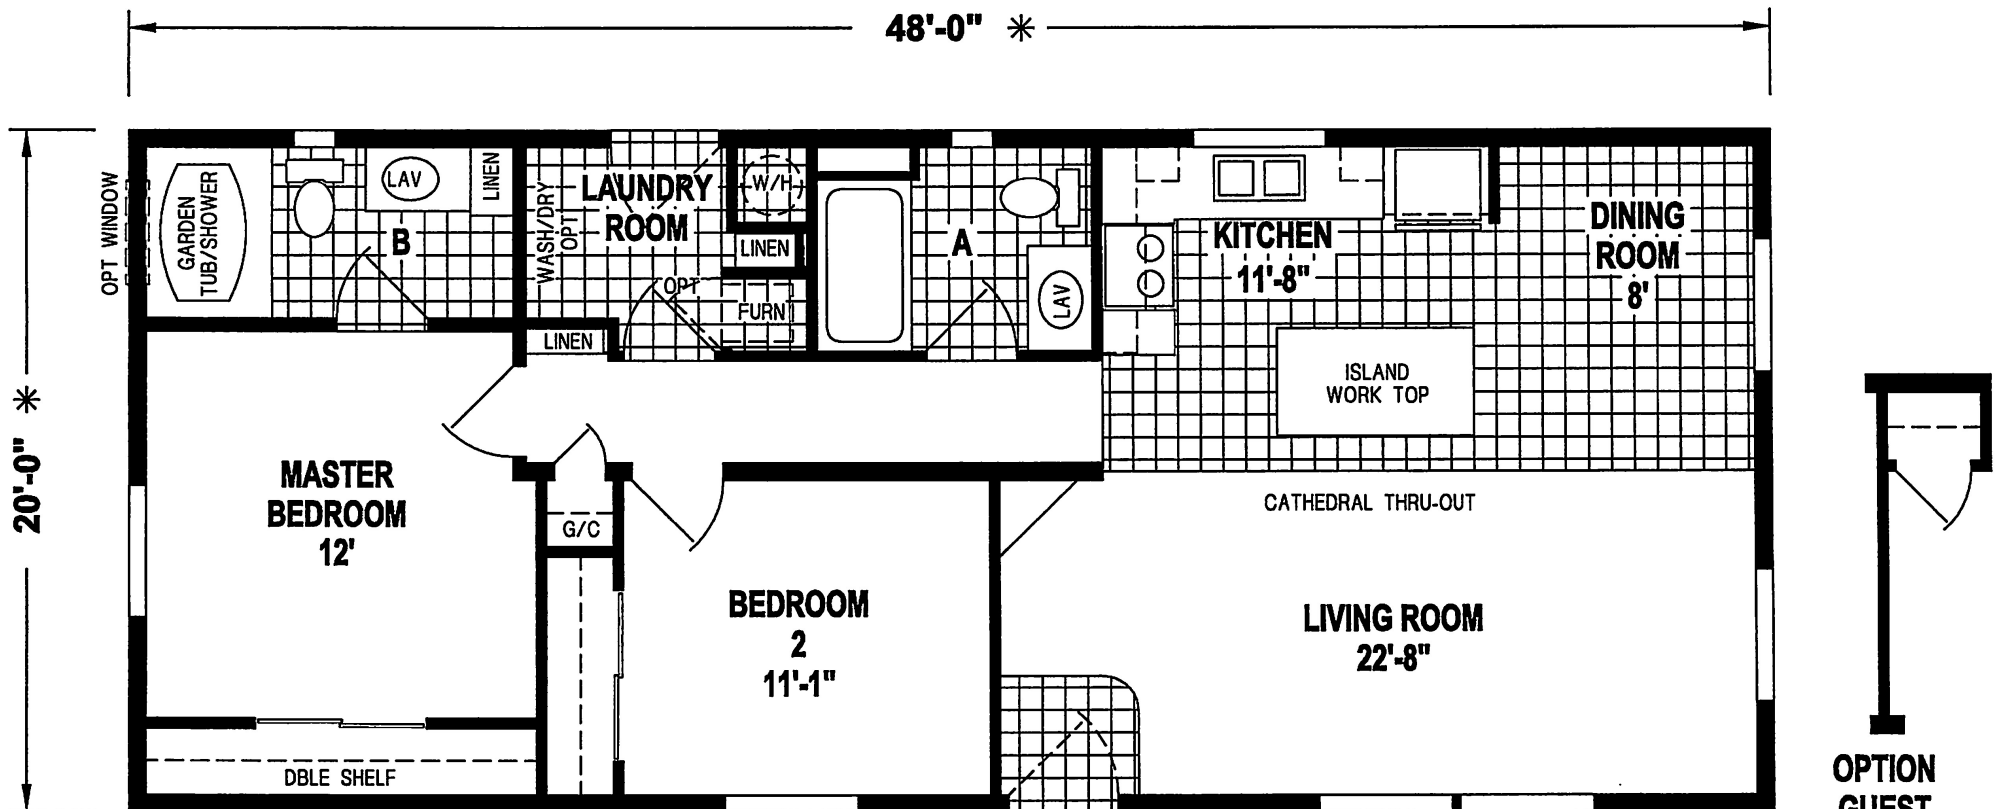

SKYLINE – WEST RIDGE SERIES

E304CT

Mt. Spokane
Home Sales

2 Bedroom

2 Bathroom

960 Square Feet

E304CTJ/4820(960 SQ. FT.) 2BEDROOM - 2BATHS - CATHEDRAL THRU-OUT

www.MTSPOKANEHOMESALESLLC.COM - FOR CURRENT BASE PRICE, INFORMATION AND PICTURES!