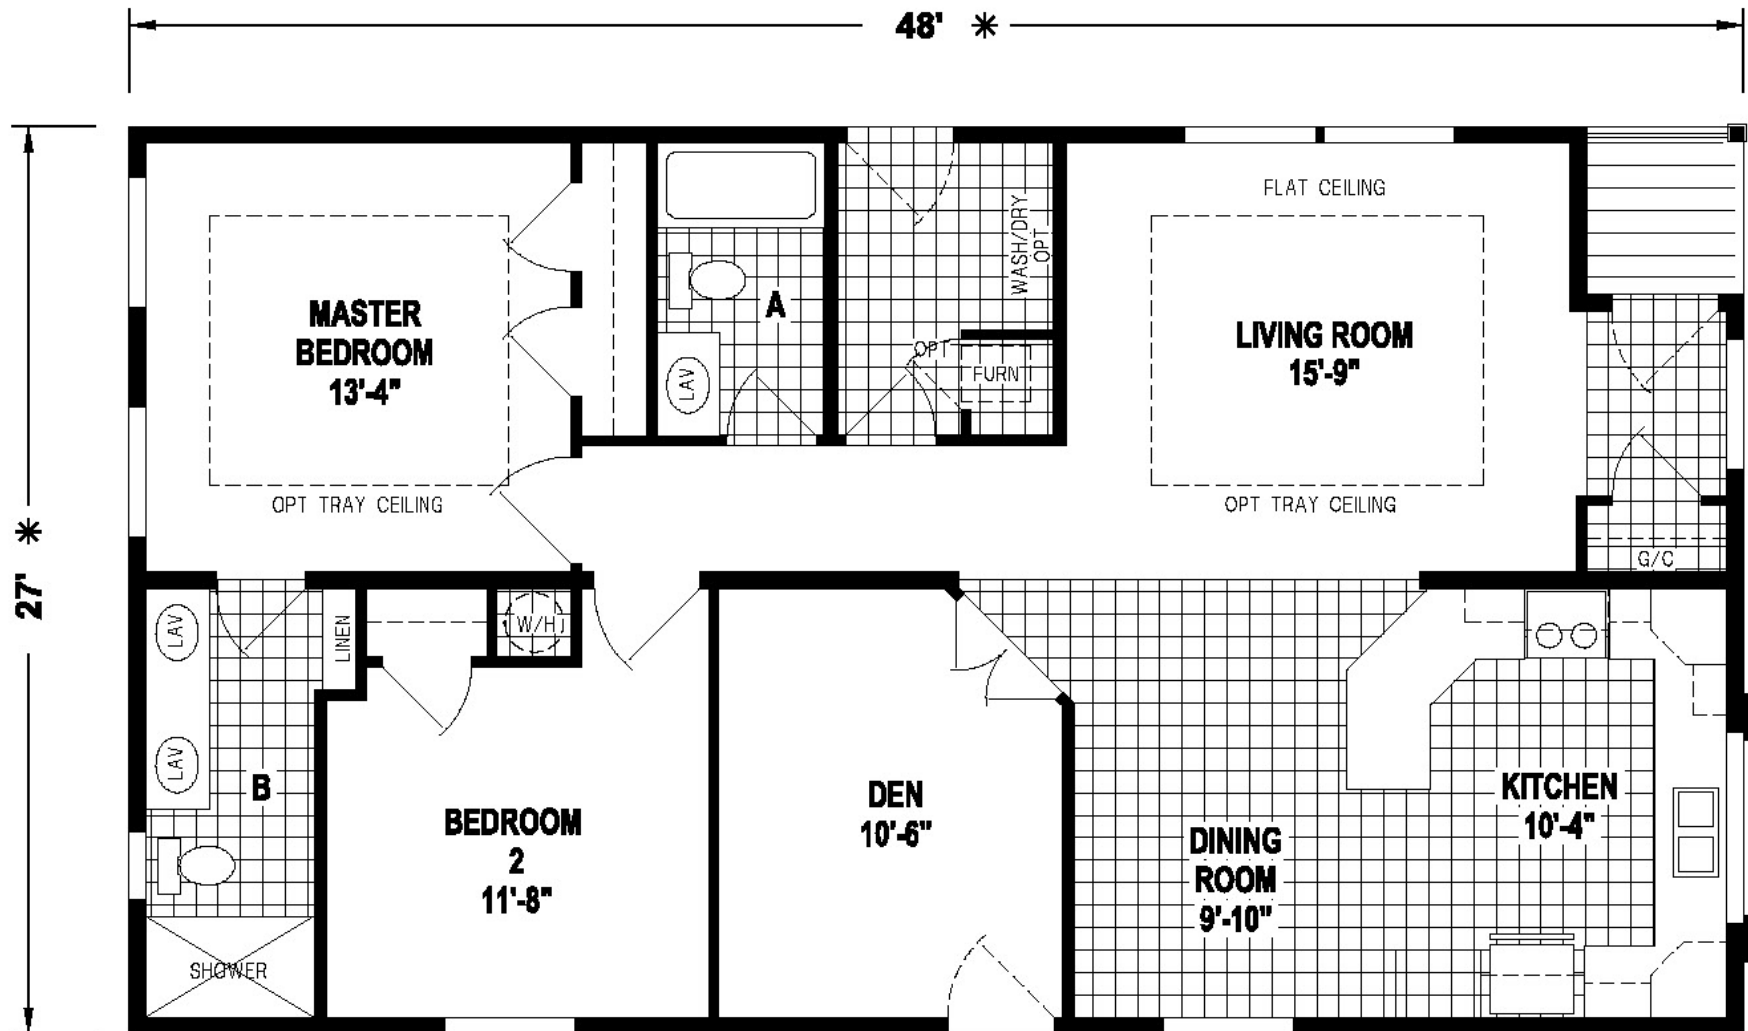

*SKYLINE – WOODBRIDGE SERIES* Mt. Spokane  
**7502** Home Sales

**2 Bedroom 2 Bathroom**  
**1,292 Square Feet**

[www.MTSPOKANEHOMESALESLLC.com](http://www.MTSPOKANEHOMESALESLLC.com) - FOR CURRENT BASE PRICE, INFORMATION AND PICTURES!