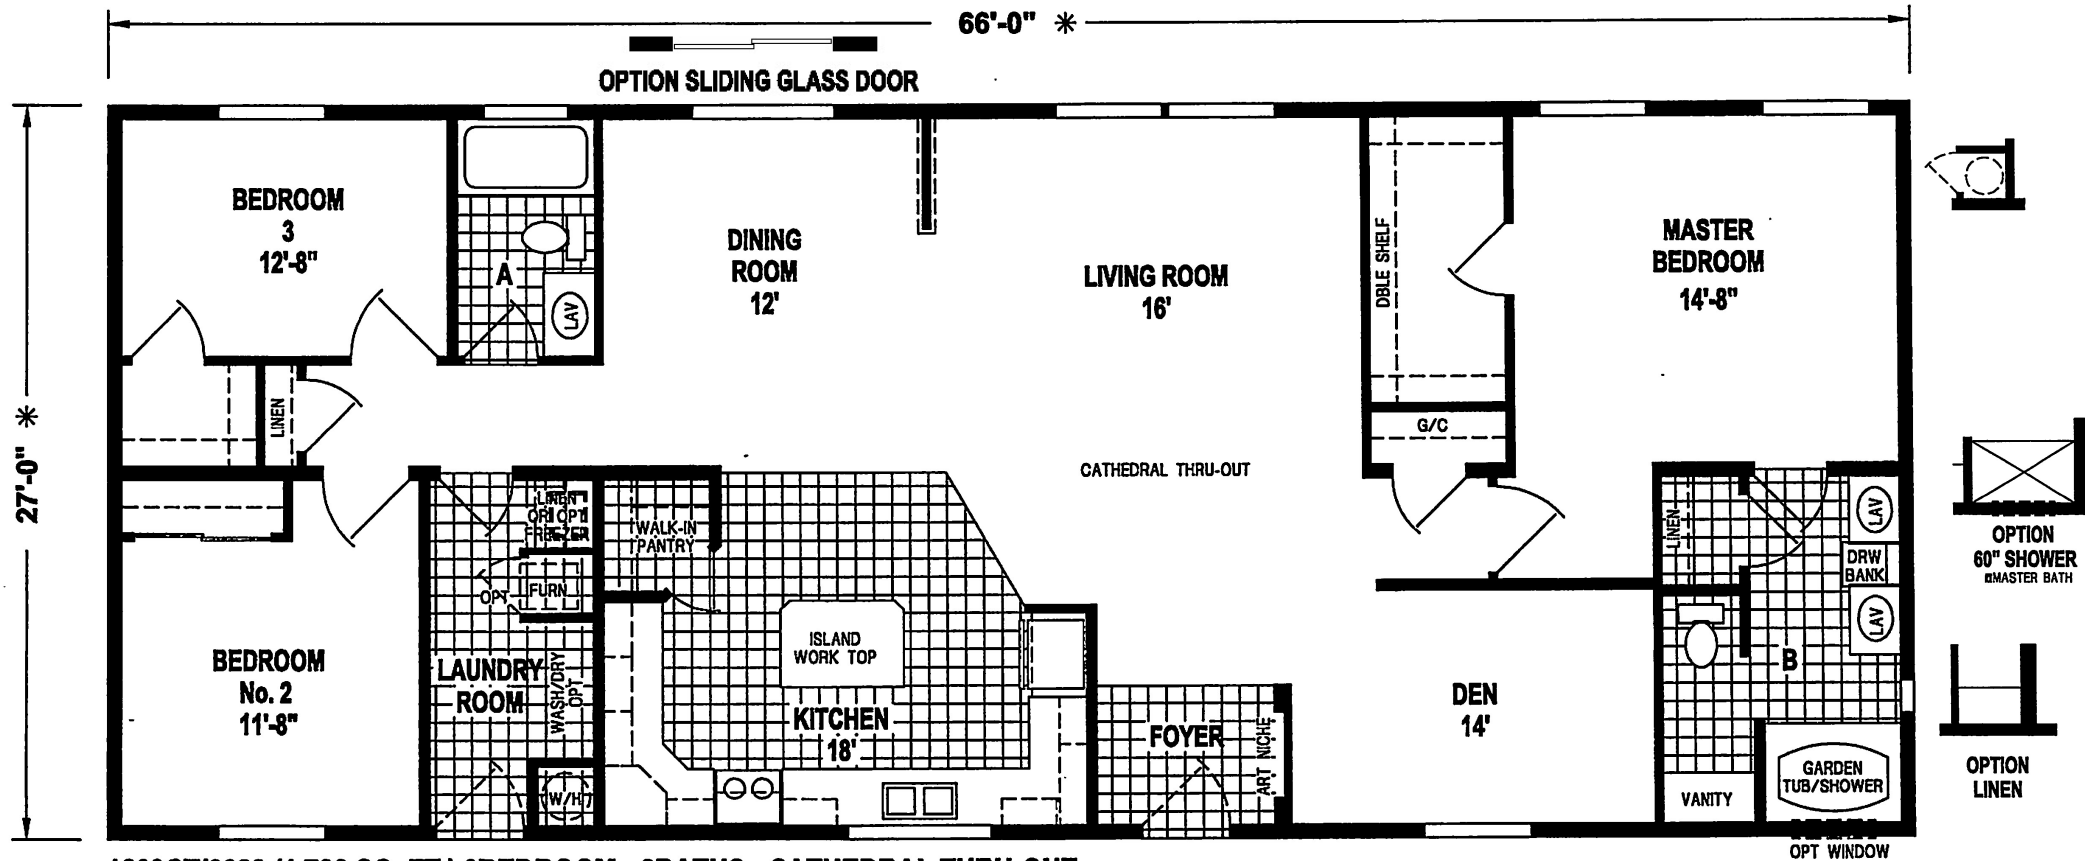

SKYLINE – WEST RIDGE SERIES

1203CT

Mt. Spokane Home Sales

3 Bedroom

2 Bathroom

1,782 Square Feet

1203CT/6628 (1,782 SQ. FT.) 3BEDROOM - 2BATHS - CATHEDRAL THRU-OUT

www.MTSPokaneHOMESALESLLC.com - FOR CURRENT BASE PRICE, INFORMATION AND PICTURES!